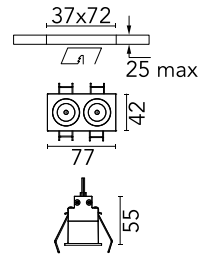

Recessed integrated luminaire with 2 LED lighting spots. Remote power supply included (220-240V).

Are you a professional and your project needs consulting and support?

[BOOK AN APPOINTMENT](#)