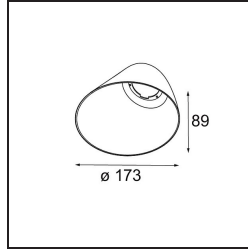

Date _____
Customer _____
Project _____
Type _____

Shellby skin ano bronze

Specifications

Material	12183082
Lamp Included	No
Number of Light Sources	0
IP Rating	20
Glow wire rating (°C)	960
Indoor/Outdoor	Indoor
Adjustability	Not Applicable
Primary Colour & Primary Finish	Bronze, Anodised
Gross weight (g)	280.0

Specifications