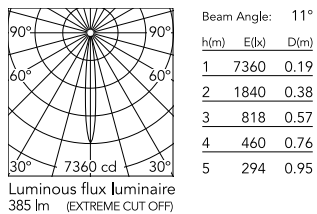

Physical

Colour	White
Trim	No
Orientation	Adjustable
Longitudinal tilting (°)	20
Transversal tilting (°)	20
Recessed depth (mm)	102
Net weight (kg)	0.24
IP internal	20
IP external	20

Download

Mounting instructions [↓ PDF](#)

Photometric Files

LDT / IES [↓ ZIP](#)

Technical Drawings

2D [↓ ZIP](#)

3D [↓ ZIP](#)

[↓ ZIP](#) Bim

Schematic light drawing

Photometric