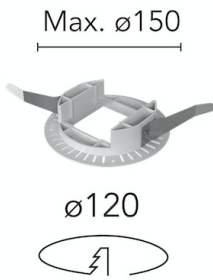

Accessories & Power Supply

REQUIRED
Frame

Installation

08.9103.00

Installation frame No Trim

REQUIRED
Power supply

Electrical

60.9188

Continuous current power supply of 13-20W, 110*/240V - 50/60Hz with power current selected through adjustable 200 mA - 13W / 300 mA - 15W / 350 mA - 18W / 400 / 450 / 500 / 550 / 600 / 650 / 700 / 750 / 800 / 850 / 900 mA - 20W. switch. 0/1-10V or push...