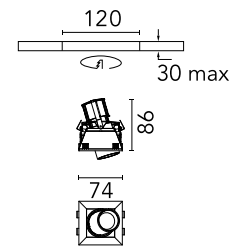

[BOOK AN APPOINTMENT](#)

Main specifications

Mounting	Ceiling recessed
Environments	Indoor dry location
LED type	Power LED
Lamp category	LED
Ilcos	No
Number of heads	1
Power (W)	6.2
System flux (lm)	385

Physical

Colour	White
Trim	No
Orientation	Adjustable
Longitudinal tilting (°)	20
Transversal tilting (°)	20
Recessed depth (mm)	102
Net weight (kg)	0.24
IP internal	20
IP external	20

Download

Mounting instructions [↓ PDF](#)