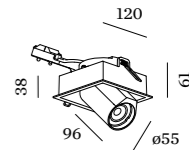

BLIEK SQUARE

CEILING RECESSED

1.0 LED

LED 7/10W | 350/500mA | 18V
COB 3-step | excl. power supply
aluminium powder coated

0.47kg | IP20 | 36°

111x111 | 60° | 355 | 75 | 4-30

1.0 PAR16

PAR16 max. 12W | GU10
100-240VAC | 50-60Hz
aluminium powder coated

0.45kg | IP20 | 36°

111x111 | 60° | 355 | 75 | 4-30

	CODE
White	125261W_
Black	125261B_

	CODE
White	125220W0
Black	125220B0

LIGHT COLOUR	LUMEN	CRI	CODE
2700K	540/740	>90	3
3000K	490/790	>90	5
4000K	630/840	>90	6
1800-2850K	16V 300/410	>95	9