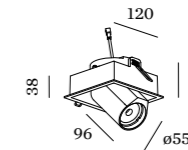

BLIEK SQUARE

CEILING RECESSED

1.0 LED

LED 7/10W | 350/500mA | 18V
COB 3-step | excl. power supply
aluminium powder coated

0.47kg | IP20 | 36°

111x111 | 60° | 355 | 75 | 4-30

1.0 PAR16

PAR16 max. 12W | GU10
100-240VAC | 50-60Hz
aluminium powder coated

0.45kg | IP20 | 36°

111x111 | 60° | 355 | 75 | 4-30

	CODE
White	125261W_
Black	125261B_

	CODE
White	125220W0
Black	125220B0

LIGHT COLOUR	LUMEN	CRI	CODE
2700K	540/740	>90	3
3000K	490/790	>90	5
4000K	630/840	>90	6
1800-2850K	16V 300/410	>95	9