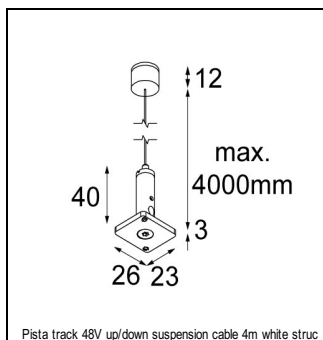

13410232	PISTA TRACK 48V SURFACE PROFILE 3M BLACK STRUC
13410109	PISTA TRACK 48V SURFACE PROFILE 2M WHITE STRUC
13410132	PISTA TRACK 48V SURFACE PROFILE 2M BLACK STRUC
13410009	PISTA TRACK 48V SURFACE PROFILE 1M WHITE STRUC
13410032	PISTA TRACK 48V SURFACE PROFILE 1M BLACK STRUC
13410003	PISTA BRACKET INCL. SAFETY CABLE FOR CLIMATE CONTROL CEILINGS (10 PIECES)
13410001	PISTA BRACKET FOR CLIMATE CONTROL CEILINGS (10 PIECES)
13418932	PISTA SURFACE MOUNTED LED GEAR 48V 150W (FOR SUSPENDED INSTALLATION) BLACK
13418909	PISTA SURFACE MOUNTED LED GEAR 48V 150W (FOR SUSPENDED INSTALLATION) WHITE
13418932	PISTA SURFACE MOUNTED LED GEAR 48V 150W (FOR SURFACE INSTALLATION) BLACK
13418832	PISTA SURFACE MOUNTED LED GEAR 48V 150W (FOR SURFACE INSTALLATION) WHITE
13418809	PISTA SURFACE MOUNTED LED GEAR 48V 75W (FOR SUSPENDED INSTALLATION) BLACK
13418832	PISTA SURFACE MOUNTED LED GEAR 48V 75W (FOR SUSPENDED INSTALLATION) WHITE
13418932	PISTA SURFACE MOUNTED LED GEAR 48V 75W (FOR SURFACE INSTALLATION) BLACK STRUC
13418909	PISTA SURFACE MOUNTED LED GEAR 48V 75W (FOR SURFACE INSTALLATION) WHITE STRUC
13418409	PISTA TRACK 48V COVER 2M WHITE STRUC
13410709	PISTA TRACK 48V COVER 2M BLACK STRUC
13410732	PISTA TRACK 48V COVER 1M WHITE STRUC
13410609	PISTA TRACK 48V COVER 1M BLACK STRUC
13410632	PISTA TRACK 48V ELECTRICAL/MECHANICAL (SURFACE/SUSPENSION) CONNECTION
13418332	PISTA TRACK 48V ELECTRICAL/MECHANICAL (SURFACE/SUSPENSION) CONNECTION
13418309	PISTA TRACK 48V ELECTRICAL/MECHANICAL (RECESSED FLANGE) CONNECTION 90° OUTSIDE
13419609	PISTA TRACK 48V ELECTRICAL/MECHANICAL (RECESSED FLANGE) CONNECTION 90° OUTSIDE
13419632	PISTA TRACK 48V ELECTRICAL/MECHANICAL (RECESSED FLANGE) CONNECTION 90° INSIDE
13419509	PISTA TRACK 48V ELECTRICAL/MECHANICAL (RECESSED FLANGE) CONNECTION 90° INSIDE
13419532	PISTA TRACK 48V ELECTRICAL/MECHANICAL (UP/DOWN) CONNECTION 90° WHITE STRUC
12360309	PISTA TRACK 48V ELECTRICAL/MECHANICAL (UP/DOWN) CONNECTION 90° BLACK STRUC
12360332	PISTA TRACK 48V ELECTRICAL/MECHANICAL (SUSPENSION) CONNECTION 90° OUTSIDE
13418709	PISTA TRACK 48V ELECTRICAL/MECHANICAL (SUSPENSION) CONNECTION 90° OUTSIDE
13418732	PISTA TRACK 48V ELECTRICAL/MECHANICAL (SUSPENSION) CONNECTION 90° INSIDE WHITE
13418609	PISTA TRACK 48V ELECTRICAL/MECHANICAL (SUSPENSION) CONNECTION 90° INSIDE BLACK
13418632	PISTA TRACK 48V ELECTRICAL/MECHANICAL (SURFACE) CONNECTION 90° OUTSIDE BLACK
13418232	PISTA TRACK 48V ELECTRICAL/MECHANICAL (SURFACE) CONNECTION 90° OUTSIDE WHITE
13418209	PISTA TRACK 48V ELECTRICAL/MECHANICAL (SURFACE) CONNECTION 90° INSIDE BLACK
13418132	PISTA TRACK 48V ELECTRICAL/MECHANICAL (SURFACE) CONNECTION 90° INSIDE WHITE
13418109	PISTA TRACK 48V ELECTRICAL/MECHANICAL (RECESSED) CONNECTION 180° WHITE STRUC
13419709	PISTA TRACK 48V ELECTRICAL/MECHANICAL (RECESSED) CONNECTION 180° WHITE STRUC