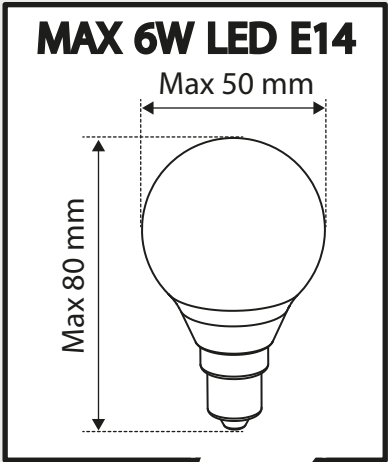

For USA and Canada only:
Max 7W E12 cULus SBLED

4

5

6

7

i

- 1
- 2
- 3
- 4
- 5

For USA and Canada only:
Max 7W E12 cULus SBLED