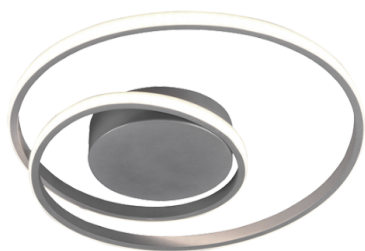

Ceiling lamp

ZIBAL – R62911187

incl. 1x SMD LED, 22W · 1x 2200lm, 3000K

- **Dimmable via switch**
- **Not suitable for external dimmer**
- **Wall- & ceiling mounting**
- **IP20**

Material construction

Metal · Titan

Product dimensions

Height: 7cm
Diameter: 39cm

Support & Download Links

[Manual](#)
[Drawing](#)
[Safety notes](#)
[Warranty Statement](#)

Technical data

Light source: SMD – LED (integrated)
Watt: 22W
Lumen: 1x 2200lm
Kelvin: 3000K
Color rendering (CRI): > 80 CRI
Lifetime: 30000H
Switching cycles: 15000x ON/OFF