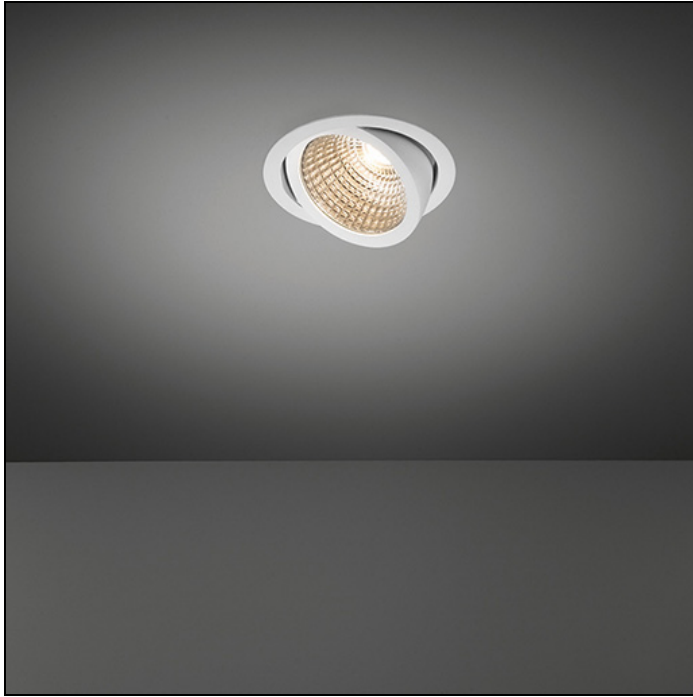

K120 ADJUSTABLE

K120 ADJUSTABLE LED GE

One letter is everything this elegant, simple and versatile spotlight portfolio needs. An example of a Modular classic, round, recessed and highly-bright K spotlights are ideal for hospitality and retail environments. A 45-degree inclination enables K to offer targeted illumination, highlighting the best aspects of key products, services and areas. We're adding yet another option to this core product to offer greater lighting flexibility for larger spaces. The K120 adjustable is the latest extension, with a larger diameter that offers a higher lumen output.

Art. Nr. 13340209

SPECIFICATIONS

Lamp	1x LED Array		
Gear / Transfo	LED gear not incl.		
Cut-out size	ø 114 h 200		
Weight	0.39kg		
Min. distance	0.1 m		
IP	IP20		
Glow wire test	960°		
Lifetime	L80 B20 @ 50.000 hrs		
CRI	90		
Power supply	350mA	500mA	700mA
	33.3Vf	34.3Vf	35.7Vf
Connected load	11.7W	17.2W	25W
Lumen	1227lm	1665lm	2179lm
Efficacy	105lm/W	97lm/W	87lm/W
UGR	21	22	23
Adjustability	h 359° v 45°		

	WARM WHITE 2700K / CRI 90+			WARM WHITE 3000K / CRI 90+			NEUTRAL WHITE 4000K / CRI 90+		
	SPOT 15°	MEDIUM 25°	FLOOD 40°	SPOT 15°	MEDIUM 25°	FLOOD 40°	SPOT 15°	MEDIUM 25°	FLOOD 40°
black struc	13340032	13340132	13340232	13341032	13341132	13341232	13342032	13342132	13342232
donkey grey struc	13340071	13340171	13340271	13341071	13341171	13341271	13342071	13342171	13342271
white struc	13340009	13340109	13340209	13341009	13341109	13341209	13342009	13342109	13342209

Available label
<http://supemodular.com/assets/TYPE2.pdf>

K120 ADJUSTABLE LED GE

ACCESSORIES

LENSES

10216903 | SPREADLENS Ø80

ANTI GLARE

10212802 | HONEYCOMB Ø80 BLACK
10217002 | CROSS BLADE Ø80 BLACK

HUE-BRIDGE