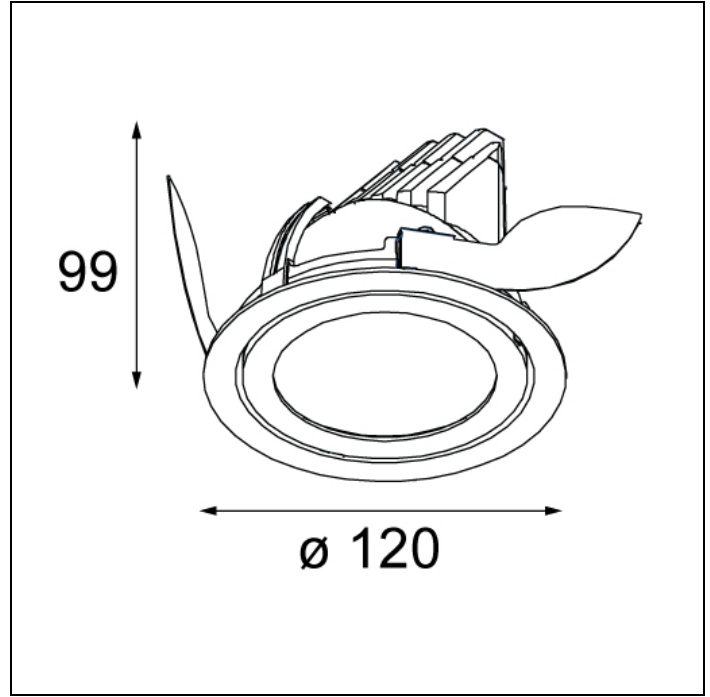

K120 ADJUSTABLE

K120 ADJUSTABLE LED GE

One letter is everything this elegant, simple and versatile spotlight portfolio needs. An example of a Modular classic, round, recessed and highly-bright K spotlights are ideal for hospitality and retail environments. A 45-degree inclination enables K to offer targeted illumination, highlighting the best aspects of key products, services and areas. We're adding yet another option to this core product to offer greater lighting flexibility for larger spaces. The K120 adjustable is the latest extension, with a larger diameter that offers a higher lumen output.

Art. Nr. 13340209

SPECIFICATIONS

Lamp	1x LED Array		
Gear / Transfo	LED gear not incl.		
Cut-out size	ø 114 h 200		
Weight	0.39kg		
Min. distance	0.1 m		
IP	IP20		
Glow wire test	960°		
Lifetime	L80 B20 @ 50.000 hrs		
CRI	90		
Power supply	350mA	500mA	700mA
	33.3Vf	34.3Vf	35.7Vf
Connected load	11.7W	17.2W	25W
Lumen	1227lm	1665lm	2179lm
Efficacy	105lm/W	97lm/W	87lm/W
UGR	21	22	23
Adjustability	h 359° v 45°		