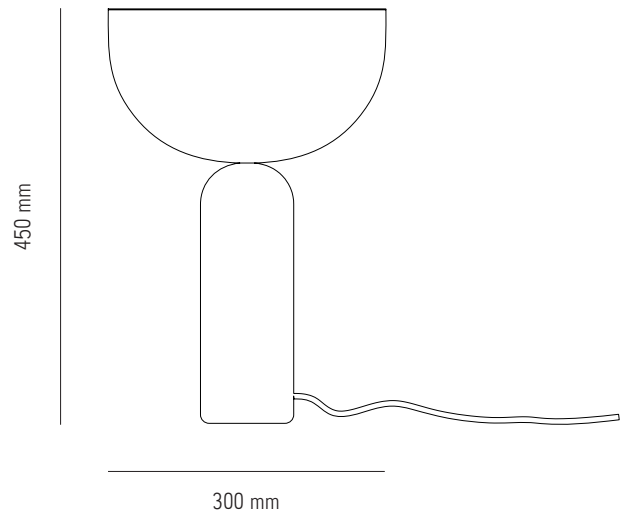

NEW WORKS.

Product Fact Sheet - Lighting - Kizu Table Lamp, Large

Kizu Table Lamp, Large

Lars Tornøe

Composed of two bold sculptural forms, the Kizu Table Lamp displays a weightless balancing act. The illusion of gravity creates a tension within the piece, while its curved forms initiate a calming effect. This kissing point of material and function creates an object in perfect harmony.

Specifications

Product Name	Kizu Table Lamp
Designer	Lars Tornøe
Year	2015
Category	Lighting
Type	Table Lamp
Material	Marble, Acrylic
Colour/Variant	White Marble w. White Acrylic/Black Marble w. White Acrylic/Gris du Marais Marble w. White Acrylic
Product Dimensions	H:450 x Ø: 300 mm
Packaging Dimensions	H: 370 x W: 370 x D: 620 mm
Cord	White or Black PVC cord 1800 mm - Dimmable switch 300 mm from lamp base
Weight (incl. Packaging)	7,8 kg
Light Source	E27 LED Max 11W (Dimmable bulb Only) 220-240V~ 50/60Hz
Bulb	Not Included
Certification	CE, Class II, IP20
County of origin	China
Master packaging	1