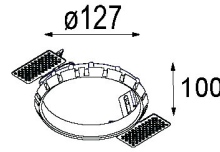

GYPKIT

12290530 | GYPKIT 190X190 - Ø108