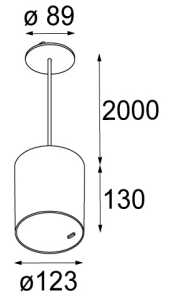

Art. Nr. 12741309

SPECIFICATIONS

Lamp	1x LED Array		
Gear / Transfo	LED gear not incl.		
Cut-out size	ø 108 h 100		
Weight	0.522kg		
Min. distance	0.1		
IP	IP20		
Glow wire test	960°		
Lifetime	L80 B20 @ 50.000 hrs		
CRI	90		
Power supply	350mA 31Vf	500mA 32Vf	700mA 34Vf
Connected load	11W	16.25W	23.6W
Lumen	1022lm	1402lm	1864lm
Efficacy	93lm/W	86lm/W	79lm/W
UGR	20	21	22
Adjustability	Not Applicable		
Remark	! 3500K on request ! can be combined with Smart mask, Smart surface box, Smart surface tubed, Smart surface tubed suspension		

GYPKIT

12290530 | GYPKIT 190X190 - Ø108

RECESSED RING ø127 H100

Smart surface tubed 115 LED dali GI white struc

Smart surface tubed suspension 115 LED dali GI white struc

Smart surface tubed suspension 115 LED GE white struc