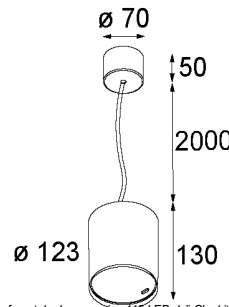

Art. Nr. 12741309

SPECIFICATIONS

Lamp	1x LED Array		
Gear / Transfo	LED gear not incl.		
Cut-out size	ø 108 h 100		
Weight	0.522kg		
Min. distance	0.1		
IP	IP20		
Glow wire test	960°		
Lifetime	L80 B20 @ 50.000 hrs		
CRI	90		
Power supply	350mA 31Vf	500mA 32Vf	700mA 34Vf
Connected load	11W	16.25W	23.6W
Lumen	1022lm	1402lm	1864lm
Efficacy	93lm/W	86lm/W	79lm/W
UGR	20	21	22
Adjustability	Not Applicable		
Remark	! 3500K on request ! can be combined with Smart mask, Smart surface box, Smart surface tubed, Smart surface tubed suspension		

GYPKIT

12290530 | GYPKIT 190X190 - Ø108

RECESSED RING ø127 H100

Smart surface tubed 115 LED dali GI white struc

Smart surface tubed suspension 115 LED dali GI white struc

Smart surface tubed suspension 115 LED GE white struc