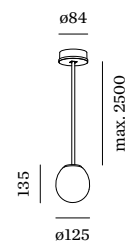

brown on

brown off

**1.0**

QT14 max. 5W | G9  
220-240VAC | 50-60Hz  
aluminium powder coated  
artisanal Italian hand blown glass

IP20 0.50kg

CODE	
	2521G0WB0
	2521G0YB0

**OPTIONAL**

QT14 3.5W | G9 | phase-cut dim

CODE	
3000K   250lm	9010G804

more lamps and specs on page 732

**2.0**

C35 max. 6W | E14  
220-240VAC | 50-60Hz  
aluminium powder coated  
artisanal Italian hand blown glass

IP20 1.07kg

CODE	
	2522C0WB0
	2522C0YB0

IP20 2.20kg

CODE	
	2523E0WB0
	2523E0YB0

**OPTIONAL**

A60 9W | E27 | phase-cut dim

CODE	
2700K   800lm	9003E152

more lamps and specs on page 732

**4.0**

A60 max. 15W | E27  
220-240VAC | 50-60Hz  
aluminium steel powder coated  
artisanal Italian hand blown glass

IP20 3.25kg

CODE	
	2524E0WB0
	2524E0YB0

**OPTIONAL**

A65 14.6W | E27 | phase-cut dim

CODE	
2700K   1378lm	9003E153

more lamps and specs on page 732