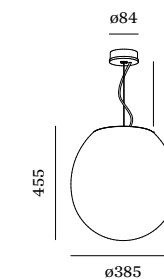

CODE	
3000K   250lm	9010G804

more lamps and specs on page 732

**2.0**

C35 max. 6W | E14  
220-240VAC | 50-60Hz  
aluminium powder coated  
artisanal Italian hand blown glass

IP20 1.07kg

CODE	
	2522C0WB0
	2522C0YB0

**OPTIONAL**

C35 5.5W | E14 | phase-cut dim

CODE	
2700K   450lm	9003C103

more lamps and specs on page 732

**3.0**

A60 max. 12W | E27  
220-240VAC | 50-60Hz  
aluminium steel powder coated  
artisanal Italian hand blown glass

IP20 2.20kg

CODE	
	2523E0WB0
	2523E0YB0

**OPTIONAL**

A60 9W | E27 | phase-cut dim

CODE	
2700K   800lm	9003E152

more lamps and specs on page 732

**4.0**

A60 max. 15W | E27  
220-240VAC | 50-60Hz  
aluminium steel powder coated  
artisanal Italian hand blown glass

IP20 3.25kg

CODE	
	2524E0WB0
	2524E0YB0

**OPTIONAL**

A65 14.6W | E27 | phase-cut dim

CODE	
2700K   1378lm	9003E153

more lamps and specs on page 732