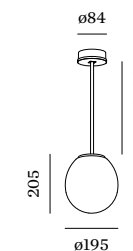

brown on

brown off

**1.0**

QT14 max. 5W | G9  
220-240VAC | 50-60Hz  
aluminium powder coated  
artisanal Italian hand blown glass

IP20 0.50kg

CODE	
	2521G0WB0
	2521G0YB0

**OPTIONAL**

QT14 3.5W | G9 | phase-cut dim

CODE	
3000K   250lm	9010G804

more lamps and specs on page 732

**2.0**

C35 max. 6W | E14  
220-240VAC | 50-60Hz  
aluminium powder coated  
artisanal Italian hand blown glass

IP20 1.07kg

CODE	
	2522C0WB0
	2522C0YB0

IP20 2.20kg

CODE	
	2523E0WB0
	2523E0YB0

**OPTIONAL**

A60 9W | E27 | phase-cut dim

CODE	
2700K   800lm	9003E152

more lamps and specs on page 732

**4.0**

A60 max. 15W | E27  
220-240VAC | 50-60Hz  
aluminium steel powder coated  
artisanal Italian hand blown glass

IP20 3.25kg

CODE	
	2524E0WB0
	2524E0YB0

**OPTIONAL**

A65 14.6W | E27 | phase-cut dim

CODE	
2700K   1378lm	9003E153

more lamps and specs on page 732