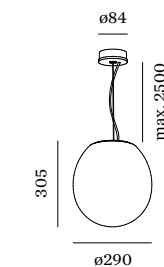

CODE	
3000K   250lm	9010G804

more lamps and specs on page 732

**2.0**

C35 max. 6W | E14  
220-240VAC | 50-60Hz  
aluminium powder coated  
artisanal Italian hand blown glass

IP20 1.07kg

CODE	
	2522C0WB0
	2522C0YB0

**OPTIONAL**

C35 5.5W | E14 | phase-cut dim

CODE	
2700K   450lm	9003C103

more lamps and specs on page 732

**3.0**

A60 max. 12W | E27  
220-240VAC | 50-60Hz  
aluminium steel powder coated  
artisanal Italian hand blown glass

IP20 2.20kg

CODE	
	2523E0WB0
	2523E0YB0

**OPTIONAL**

A60 9W | E27 | phase-cut dim

CODE	
2700K   800lm	9003E152

more lamps and specs on page 732

**4.0**

A60 max. 15W | E27  
220-240VAC | 50-60Hz  
aluminium steel powder coated  
artisanal Italian hand blown glass

IP20 3.25kg

CODE	
	2524E0WB0
	2524E0YB0

**OPTIONAL**

A65 14.6W | E27 | phase-cut dim

CODE	
2700K   1378lm	9003E153

more lamps and specs on page 732