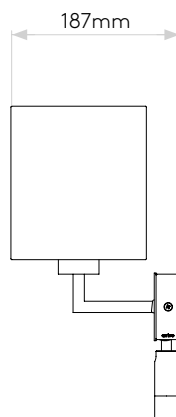

PARK LANE READER

astro

GENERAL

LOCATION:	Interior
CLASS:	CE (Class I)
IP RATING:	IP20
BATHROOM ZONE:	Zone 3
DRIVER REQUIRED:	No
INSTALLATION ORIENTATION:	Wall Mount - Horizontal
MAIN MATERIAL:	Metal - Mild Steel
DIMENSIONS (mm):	H: 229 W: 195 D: 135
CUT OUT HOLE (mm):	-
RECESS DEPTH (mm):	-
FIRE RATING:	-
CABLE LENGTH (mm):	-
GROSS WEIGHT (kg):	1.5

MAIN LAMP

LIGHT SOURCE:	E27/ES
WATTAGE:	60W
LAMP INCLUDED:	No
MAXIMUM LAMP LENGTH (mm):	145
LUMINOUS FLUX (lm):	Lamp Dependent
COLOUR TEMP (K):	Lamp Dependent
CRI (Ra):	Lamp Dependent
MACADAM ELLIPSE:	Lamp Dependent
TILT ADJUSTABLE ANGLE (°):	-
ROTATION ADJUSTABLE ANGLE (°):	-
LIFETIME (hrs):	Lamp Dependent
BEAM ANGLE (°):	Lamp Dependent

Please note that some dimensions may vary slightly due to manufacturing tolerances, this includes cable entry and fixing holes

Veillez noter que certaines dimensions peuvent varier légèrement en raison des tolérances de fabrication, y compris l'entrée de câble et les trous de fixation.