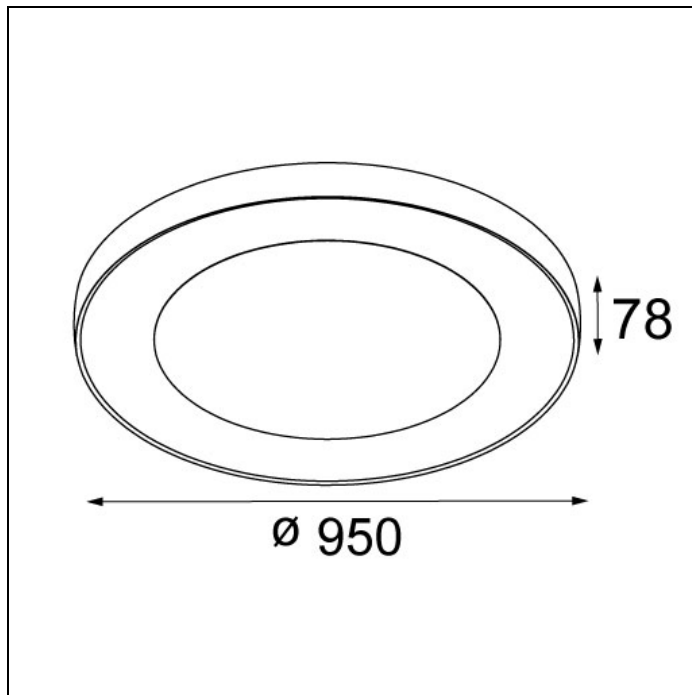

FLAT MOON ECLIPS

FLAT MOON ECLIPS 950 CEILING DOWN LED DALI/PUSHDIM GI

Bring the breath-taking subtlety of a lunar eclipse indoors – in the form of our Flat moon eclips lighting fixture. This enchanting ring-shaped luminaire distributes soft yet functional light, and is designed for hospitality venues, public, retail and other large spaces. Flat moon eclips has a high, powerful lumen output, but less than the current Flat moon. As it illuminates without overwhelming, Flat moon eclips is even also suitable for residential spaces. Flat moon eclips can be mounted directly onto the ceiling and is available in diameters of 650mm and 950mm. Even more, it can be suspended using a straight suspension kit. Flat moon eclips recessed can be integrated fully into the ceiling.

Art. Nr.13363432

SPECIFICATIONS

Gear / Transfo	LED gear incl.
Weight	22kg
Min. distance	0.1 m
Power supply	230V
IP	IP20
Glow wire test	650°
Lifetime	L80 B20 @ 50.000 hrs
CRI	90
CIE flux code	47/78/95/100/55
Lumen	4638 Lm
Efficacy	60 Lm/W
UGR	20
Adjustability	Not Applicable

Available label
<http://supemodular.com/assets/TYPE2.pdf>

	WARM WHITE 2700K / CRI 90+	WARM WHITE 3000K / CRI 90+	WARM WHITE 4000K / CRI 90+
black struc	13363332	13363432	13363532
white struc	13363309	13363409	13363509