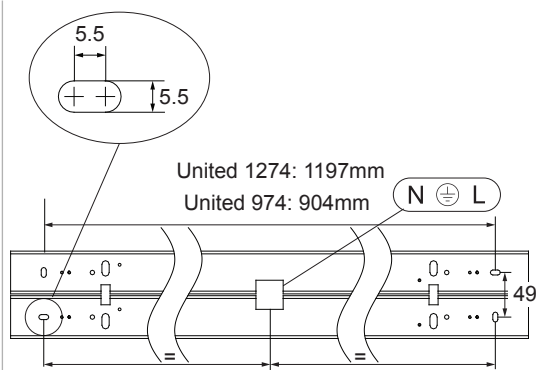

UNITED LED 974mm/1274mm 2x LED GI

133903XX_133904XX_133905XX_133933XX_133934XX_133935XX_133913XX_133914XX_133915XX_133943XX_133944XX_133945XX

dali/pushdim		1-10V	
L		L	
N		N	
Da/Ls		+	
Da/N		-	

The light source contained in this luminaire shall only be replaced by the manufacturer or his service agent or a similar qualified person