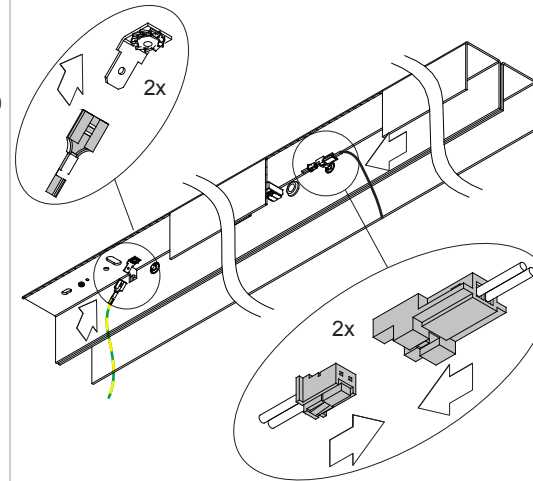

UNITED LED 974mm/1274mm 2x LED GI

133903XX_133904XX_133905XX_133933XX_133934XX_133935XX_133913XX_133914XX_133915XX_133943XX_133944XX_133945XX

dali/pushdim		1-10V	
L		L	
N		N	
Da/Ls		+	
Da/N		-	

The light source contained in this luminaire shall only be replaced by the manufacturer or his service agent or a similar qualified person