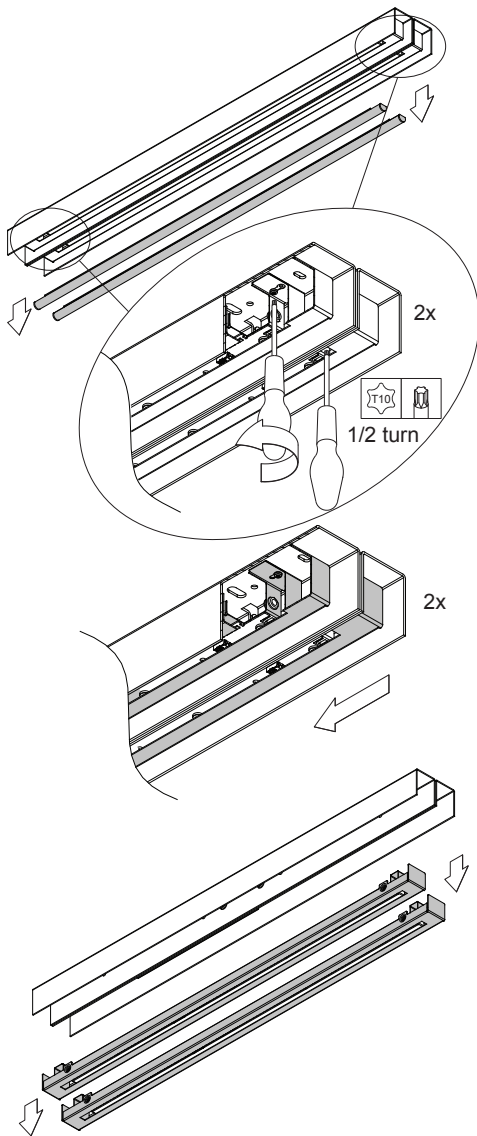

UNITED LED 974mm/1274mm 2x LED GI

133903XX_133904XX_133905XX_133933XX_133934XX_133935XX_133913XX_133914XX_133915XX_133943XX_133944XX_133945XX

dali/pushdim		1-10V	
L		L	
N		N	
Da/Ls		+	
Da/N		-	

The light source contained in this luminaire shall only be replaced by the manufacturer or his service agent or a similar qualified person