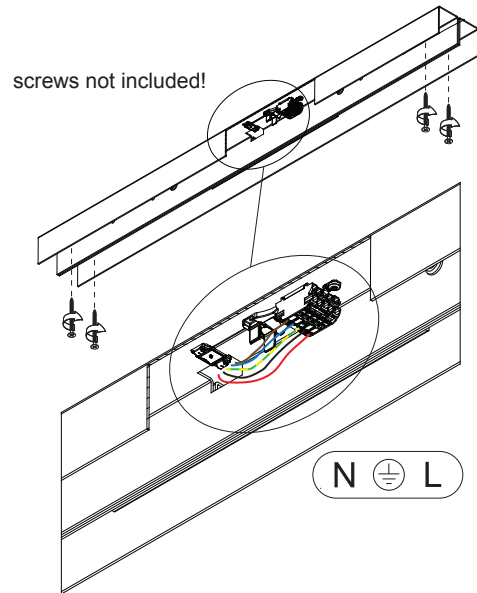

UNITED LED 974mm/1274mm 2x LED GI

133903XX_133904XX_133905XX_133933XX_133934XX_133935XX_133913XX_133914XX_133915XX_133943XX_133944XX_133945XX

dali/pushdim		1-10V	
L		L	
N		N	
Da/Ls		+	
Da/N		-	

The light source contained in this luminaire shall only be replaced by the manufacturer or his service agent or a similar qualified person