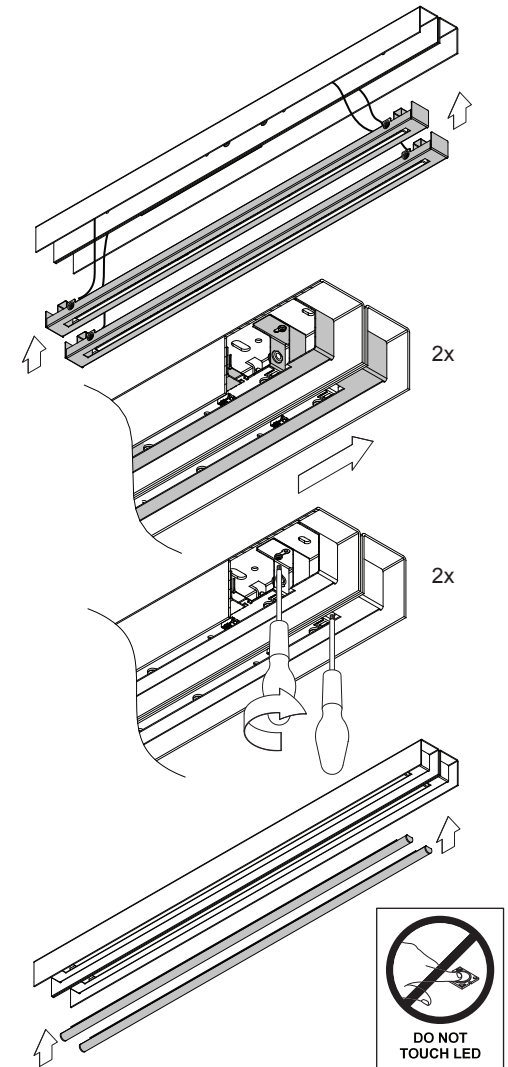

UNITED LED 974mm/1274mm 2x LED GI

133903XX_133904XX_133905XX_133933XX_133934XX_133935XX_133913XX_133914XX_133915XX_133943XX_133944XX_133945XX

dali/pushdim		1-10V	
L		L	
N		N	
Da/Ls		+	
Da/N		-	

The light source contained in this luminaire shall only be replaced by the manufacturer or his service agent or a similar qualified person