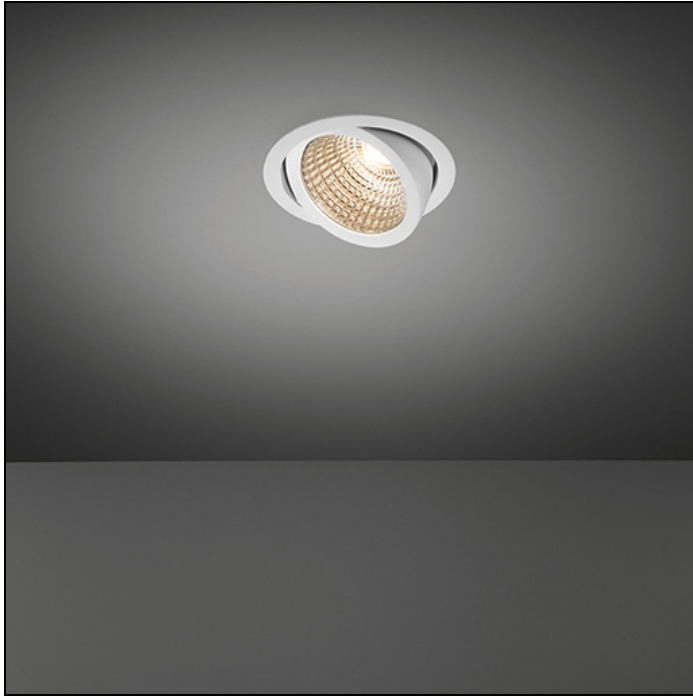

K120 ADJUSTABLE

K120 ADJUSTABLE LED GE

One letter is everything this elegant, simple and versatile spotlight portfolio needs. An example of a Modular classic, round, recessed and highly-bright K spotlights are ideal for hospitality and retail environments. A 45-degree inclination enables K to offer targeted illumination, highlighting the best aspects of key products, services and areas. We're adding yet another option to this core product to offer greater lighting flexibility for larger spaces. The K120 adjustable is the latest extension, with a larger diameter that offers a higher lumen output.

Art. Nr. 13341009

SPECIFICATIONS

Lamp	1x LED Array		
Gear / Transfo	LED gear not incl.		
Cut-out size	ø 114 h 200		
Weight	0.39kg		
Min. distance	0.1 m		
IP	IP20		
Glow wire test	960°		
Lifetime	L80 B20 @ 50.000 hrs		
CRI	90		
Power supply	350mA	500mA	700mA
	33.3Vf	34.3Vf	35.7Vf
Connected load	11.7W	17.2W	25W
Lumen	1282lm	1740lm	2286lm
Efficacy	110lm/W	101lm/W	91lm/W
UGR	20	21	22
Adjustability	h 359° v 45°		

	WARM WHITE 2700K / CRI 90+			WARM WHITE 3000K / CRI 90+			NEUTRAL WHITE 4000K / CRI 90+		
	SPOT 15°	MEDIUM 25°	FLOOD 40°	SPOT 15°	MEDIUM 25°	FLOOD 40°	SPOT 15°	MEDIUM 25°	FLOOD 40°
black struc	13340032	13340132	13340232	13341032	13341132	13341232	13342032	13342132	13342232
donkey grey struc	13340071	13340171	13340271	13341071	13341171	13341271	13342071	13342171	13342271
white struc	13340009	13340109	13340209	13341009	13341109	13341209	13342009	13342109	13342209

Available label
<http://supemodular.com/assets/TYPE2.pdf>

K120 ADJUSTABLE LED GE

ACCESSORIES

LENSES

10216903 | SPREADLENS Ø80

ANTIGLARE

10212802 | HONEYCOMB Ø80 BLACK
10217002 | CROSS BLADE Ø80 BLACK

HUE-BRIDGE