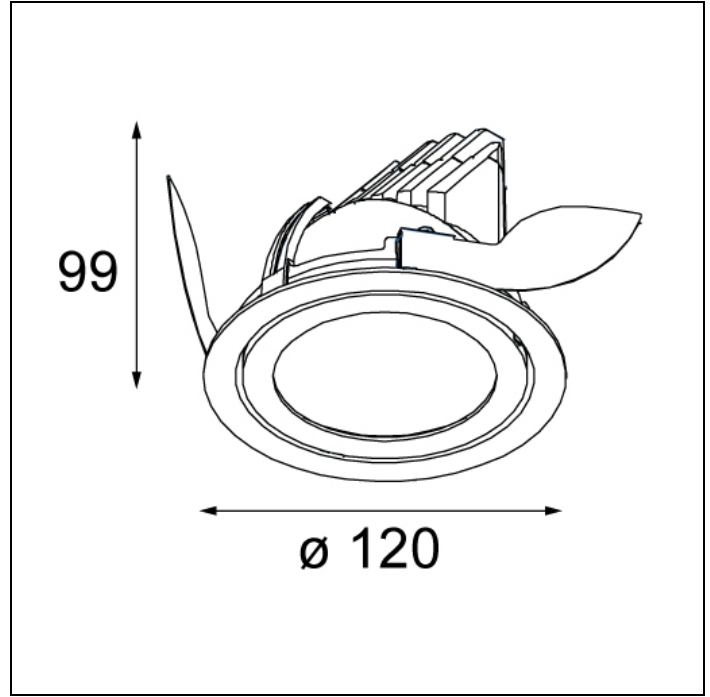

K120 ADJUSTABLE

K120 ADJUSTABLE LED GE

One letter is everything this elegant, simple and versatile spotlight portfolio needs. An example of a Modular classic, round, recessed and highly-bright K spotlights are ideal for hospitality and retail environments. A 45-degree inclination enables K to offer targeted illumination, highlighting the best aspects of key products, services and areas. We're adding yet another option to this core product to offer greater lighting flexibility for larger spaces. The K120 adjustable is the latest extension, with a larger diameter that offers a higher lumen output.

Art. Nr. 13341009

SPECIFICATIONS

Lamp	1x LED Array		
Gear / Transfo	LED gear not incl.		
Cut-out size	ø 114 h 200		
Weight	0.39kg		
Min. distance	0.1 m		
IP	IP20		
Glow wire test	960°		
Lifetime	L80 B20 @ 50.000 hrs		
CRI	90		
Power supply	350mA	500mA	700mA
	33.3Vf	34.3Vf	35.7Vf
Connected load	11.7W	17.2W	25W
Lumen	1282lm	1740lm	2286lm
Efficacy	110lm/W	101lm/W	91lm/W
UGR	20	21	22
Adjustability	h 359° v 45°		