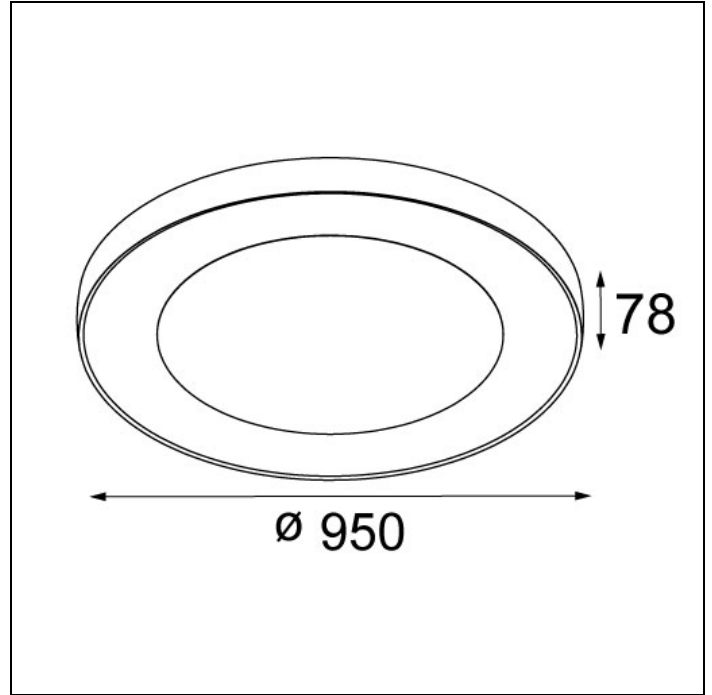

## FLAT MOON ECLIPS 950 CEILING DOWN LED DALI/PUSHDIM GI

Bring the breath-taking subtlety of a lunar eclipse indoors – in the form of our Flat moon eclips lighting fixture. This enchanting ring-shaped luminaire distributes soft yet functional light, and is designed for hospitality venues, public, retail and other large spaces. Flat moon eclips has a high, powerful lumen output, but less than the current Flat moon. As it illuminates without overwhelming, Flat moon eclips is even also suitable for residential spaces. Flat moon eclips can be mounted directly onto the ceiling and is available in diameters of 650mm and 950mm. Even more, it can be suspended using a straight suspension kit. Flat moon eclips recessed can be integrated fully into the ceiling.

### SPECIFICATIONS

Gear / Transfo	LED gear incl.
Weight	22kg
Min. distance	0.1 m
Power supply	230V
IP	IP20
Glow wire test	650°
Lifetime	L80 B20 @ 50.000 hrs
CRI	90
CIE flux code	47/78/95/100/55
Lumen	5267 Lm
Efficacy	68 Lm/W
UGR	20
Adjustability	Not Applicable