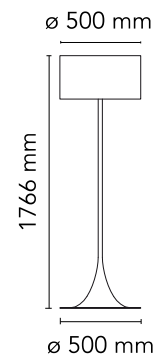

Are you a professional and your project needs consulting and support?

[BOOK AN APPOINTMENT](#)

Main specifications

EAN	8059607023198
Mounting	Floor
Environments	Indoor dry location
Light Source Type	Bulb
Lamp category	Halogen
Lamp holders	E27
Iicos	HSGS
Number of heads	1
Power (W)	250

Physical

Colour	Glossy Black
Length (mm)	500
Net weight (kg)	9.3
Package height (mm)	1880
Package width (mm)	580
Package length (mm)	580
Package volume (m3)	0.63
IP internal	20

Download

[Mounting instructions](#) PDF