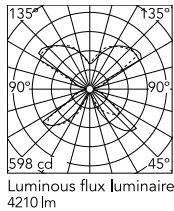

Physical

Colour	Glossy Black
Length (mm)	500
Net weight (kg)	9.3
Package height (mm)	1880
Package width (mm)	580
Package length (mm)	580
Package volume (m3)	0.63
IP internal	20

Download

[Mounting instructions](#) PDF

[Spare Parts](#) PDF

Photometric Files

[LDT / IES](#) LDT

Technical Drawings

[2D](#) ZIP

[3D](#) ZIP

Schematic light drawing

Photometric