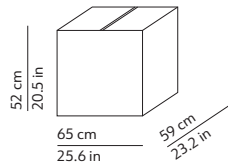

CODES AND DIMENSIONS / CODICI E DIMENSIONI

011890BIEU

PACKAGING / IMBALLO

Volume: 0.199 m³ / 7.042 ft³
Gross weight: 7.92 kg / 17.42 lbs

MATERIALS AND FINISHINGS / MATERIALI E FINITURE

DIFFUSER / DIFFUSORE