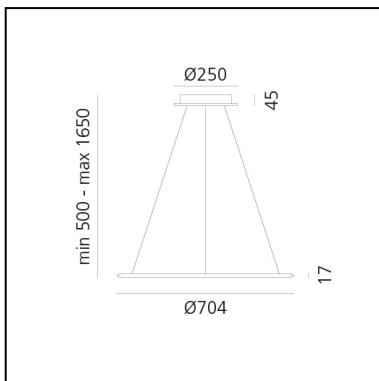

Discovery Suspension - Bronze - App Compatible

Ernesto Gismondi

IP20    Dimmerable: 

LUMINAIRE

- Watt: **40W**
- Voltage: **220-240V**
- Delivered lumen output: **2857lm**
- CCT: **3000K**
- Efficiency: **55%**
- Efficacy: **71.44lm/W**
- CRI: **90**
- Dimmable Typology: **Push & APP**

DIMENSIONS

- Height: **17 mm**
- Diameter: **704 mm**
- Base Diameter: **250 mm**
- Max Height from ceiling: **1650 mm**
- Glow Wire Test: **650°**

SOURCES INCLUDED

- Category: **Led**
- Number: **7**
- Watt: **5.4W**
- Delivered lumen output: **648lm**
- Color temperature (K): **3000K**
- CRI: **90**
- Color Tolerance: **MacAdam 3SDCM**
- Efficacy: **120lm/W**
- Service Life: **50000-L70**