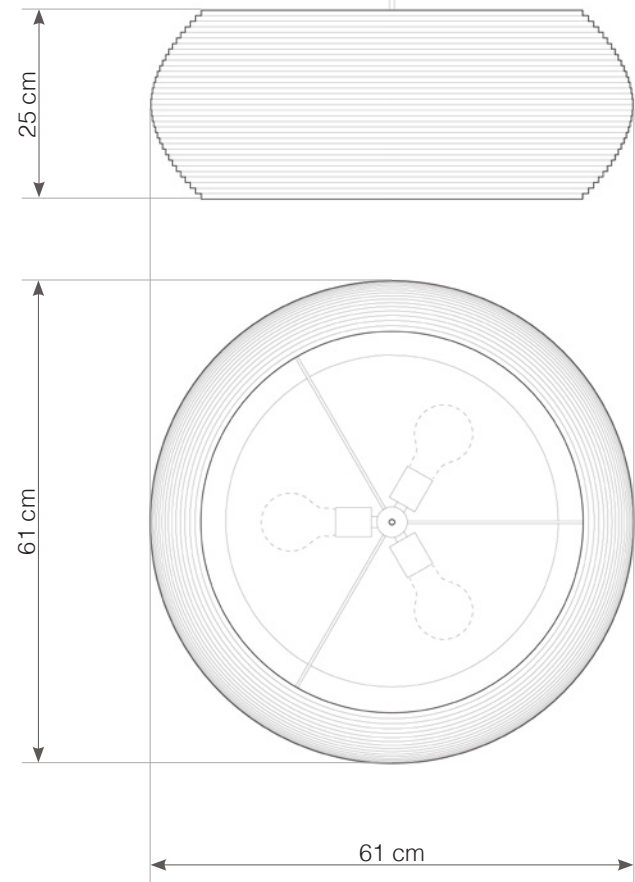

+31 (0)20 820 8990 | amsterdam@graypants.com | graypants.com
keizersgracht 241, 1016 EA amsterdam, the netherlands

Ohio24

3x 100W maximum incandescent
E27 socket | 230V 50Hz | Class I

For use with dimmable incandescent bulbs. Also compatible with CFL bulbs or dimmable LED bulbs of equivalent wattage.

compressed air recommended cleaning

use in dry location only

designed to recycle

hardwired cord set + ceiling canopy

INCLUDES A TWO-METER WHITE FABRIC CORD AND A GRAY POWDER COATED STEEL CANOPY. ○●
FIVE-METER CORDS ARE AVAILABLE FOR AN ADDITIONAL CHARGE.