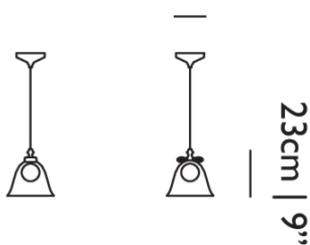

**NUMBER OF LIGHTSOURCES**  
1

**INPUT VOLTAGE**  
110

**MAX POWER CONSUMPTION**  
65W

**LAMPHOLDER**  
G9

**CABLE LENGTH**  
400cm | 157.5"

### Dimensions

22cm | 8.6"

14cm | 5.5"