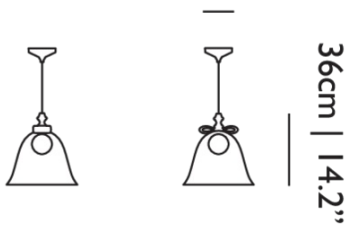

## Dimensions

35cm | 13.8"

14cm | 5.5"

36cm | 14.2"

## Product

**WIDTH** 35cm | 13.8"

**HEIGHT** 36cm | 14.2"

**DEPTH** 35cm | 13.8"

**DIAMETER** 35cm | 13.8"

**WEIGHT NETTO** 4.5kg | 9.92lbs