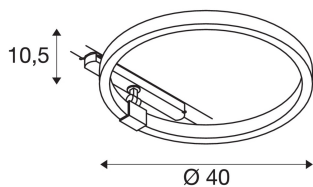

## 3~ ONE 40 TRACK DALI I

## TECHNICAL DATA

Item no.:	1004769
Primary nominal voltage	220-240V ~50/60Hz mA/V
Secondary power / secondary voltage	350 mA/V
Height	10.5 cm
Diameter	40.0 cm
Net weight	0.75 kg
Gross weight	0.803 kg
Safety class	II
Assembly details	Track Ceiling
Dimmable	Ja
Dimming technology	DALI
Wattage	15.2 W
Lumen	650 lm
Colour temperature	3000 Kelvin
Beam angle	170 °
Color	black