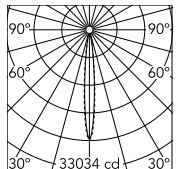

Physical

| | |
|--------------------------|-------------|
| Colour | Black/Black |
| Trim | No |
| Orientation | Adjustable |
| Longitudinal tilting (°) | 30 |
| Recessed depth (mm) | 75 |
| Length (mm) | 289 |
| Net weight (kg) | 0.50 |
| IP internal | 20 |
| IP external | 20 |

Schematic light drawing

Beam Angle: 10°

| h(m) | E(lx) | D(m) |
|------|-------|------|
| 1 | 33034 | 0.18 |
| 2 | 8259 | 0.36 |
| 3 | 3670 | 0.54 |
| 4 | 2065 | 0.72 |
| 5 | 1321 | 0.90 |

Luminous flux Luminaire
1830 lm (EXTREME CUT OFF)

Photometric

| | |
|------------------------|-----------|
| Lighting type | Direct |
| Light distribution | Symmetric |
| CCT (K) | 3000 |
| CRI> | 90 |
| Beam angle C0-180 (°) | 10 |
| Beam angle C90-270 (°) | 10 |