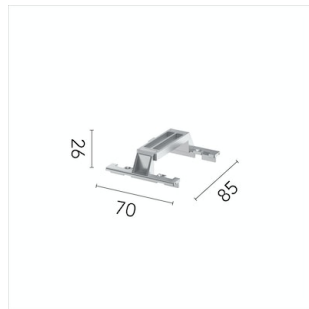

Schematic light drawing

Beam Angle: 10°

h(m)	E(lx)	D(m)
1	33034	0.18
2	8259	0.36
3	3670	0.54
4	2065	0.72
5	1321	0.90

Luminous flux Luminaire
1830 lm (EXTREME CUT OFF)

Photometric

Lighting type	Direct
Light distribution	Symmetric
CCT (K)	3000
CRI>	90
Beam angle C0-180 (°)	10
Beam angle C90-270 (°)	10

Electrical

Insulation class	II
Frequency (Hz)	50/60
Main voltage (Vac)	220.00
Alternating current voltage (Vac)	230
LED voltage Vf (Vdc)	24
Driver	Remote included
Dimmable	No
Emergency type	No

Notes

It requires a pre-installation frame, to be ordered separately.

Accessories & Power Supply

REQUIRED
Frame

Installation

08.0517.00

Pre-installation No Trim Frame 8L
Fix Adjustable

OPTIONAL
Accessory

Mounting

08.0059.90

Accessory for mounting of No
Trim Adjustable continuous line.