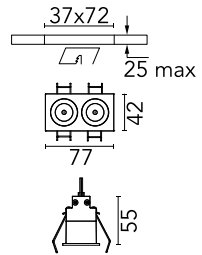

Recessed integrated luminaire with 2 LED lighting spots. Remote power supply included (220-240V).

Are you a professional and your project needs consulting and support?

[BOOK AN APPOINTMENT](#)