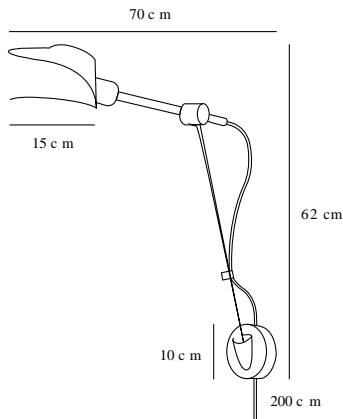

STAY | WALL LIGHTING | BLACK

2020455003

Voltage (V): 230 Volt
IP degree if the fixture includes two types of IP degree: IP20
Maximum compatible bulb wattage (W): 60W
Class (Class I, Class II, Class III): Class 2 (Double isolated)
Lampholder type (eg, E27/E14, etc): E27
Switch placement: On the fixture

Color: Black
Height (cm): 54.5
Tube Diameter (cm): 1.57
Shade Diameter (cm): 15
Base Dimension (cm): 10
Projection (cm): 72.3
EAN: 5704924000980
Item Number: 2020455003

Pcs Per Master Carton: 2
Sales Box Height (cm): 63
Sales Box Width(cm): 20.5
Sales Box Depth (cm): 19
Sales Box Volume m³ : 0.0245
Net weight of the luminaire (kg): 1.27

Primary material: Metal
Secondary material: Aluminium
Color of the cable: Black
Length of the cable (cm): 180
Is the cable replaceable: True

- Modern, yet timeless design
- Adjustable lamp head and arm
- Light both up and down
- Modern, yet timeless design

Stay is designed by Danish Maria Berntsen and is functional and beautiful lighting in one and the same design. Stay has several nice features, where the lamp's flexible swivel mechanism makes it possible to direct the light and create optimal lighting conditions. Furthermore, the switch is discreetly placed behind the lamp head, making it easy and convenient to turn the light on and off. Thus, Stay combines great flexibility and elegant appearance in a highly convincing way.