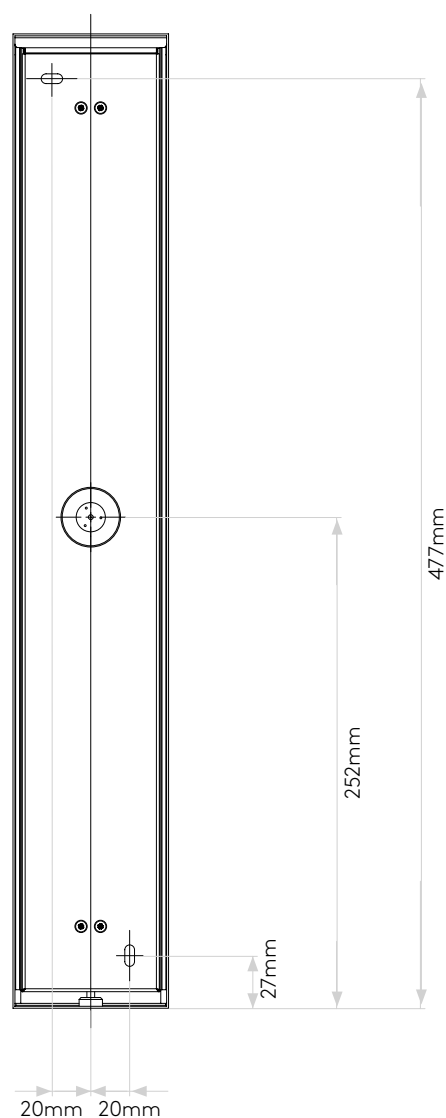

## GENERAL

LOCATION:	Exterior
CLASS:	CE (Class I)
IP RATING:	IP44
BATHROOM ZONE:	Zone 2, 3
DRIVER REQUIRED:	No
INSTALLATION ORIENTATION:	Wall Mount - Vertical
MAIN MATERIAL:	Metal - Brass
DIMENSIONS (mm):	H: 500 W: 80 D: 80
CUT OUT HOLE (mm):	-
RECESS DEPTH (mm):	-
FIRE RATING:	-
CABLE LENGTH (mm):	-
GROSS WEIGHT (kg):	2.72

## LAMP

LIGHT SOURCE:	LED E27/ES
WATTAGE:	4W
LAMP INCLUDED:	No
MAXIMUM LAMP LENGTH (mm):	355
LUMINOUS FLUX (lm):	Lamp Dependent
COLOUR TEMP (K):	Lamp Dependent
CRI (Ra):	Lamp Dependent
MACADAM ELLIPSE:	-
TILT ADJUSTABLE ANGLE (°):	-
ROTATION ADJUSTABLE ANGLE (°):	-
LIFETIME (hrs):	Lamp Dependent
BEAM ANGLE (°):	Lamp Dependent

Please note that some dimensions may vary slightly due to manufacturing tolerances, this includes cable entry and fixing holes

Veuillez noter que certaines dimensions peuvent varier légèrement en raison des tolérances de fabrication, y compris l'entrée de câble et les trous de fixation.