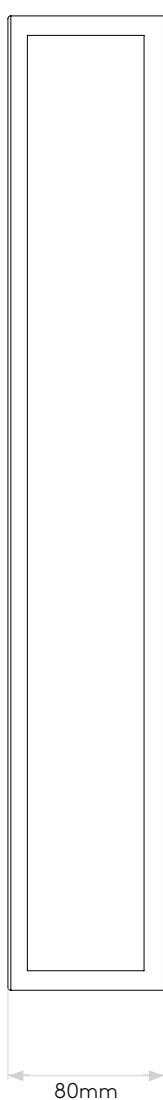

Please note that some dimensions may vary slightly due to manufacturing tolerances, this includes cable entry and fixing holes

Veuillez noter que certaines dimensions peuvent varier légèrement en raison des tolérances de fabrication, y compris l'entrée de câble et les trous de fixation.

Bitte beachten Sie, dass die Maße Fertigungstoleranzen unterliegen und daher in geringem Umfang von der angegebenen Größe abweichen können. Dies gilt auch für Kabeingänge und Befestigungslöcher.

Si prega notare che possono esserci piccole variazioni in alcune dimensioni dovute alle tolleranze di produzione, queste includono l'ingresso del cavo e i fori di fissaggio.