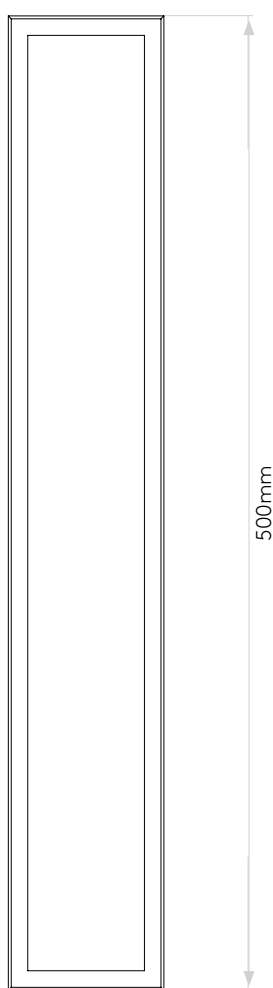

Please note that some dimensions may vary slightly due to manufacturing tolerances, this includes cable entry and fixing holes

Veuillez noter que certaines dimensions peuvent varier légèrement en raison des tolérances de fabrication, y compris l'entrée de câble et les trous de fixation.

Bitte beachten Sie, dass die Maße Fertigungstoleranzen unterliegen und daher in geringem Umfang von der angegebenen Größe abweichen können. Dies gilt auch für Kabeingänge und Befestigungslöcher.

Si prega notare che possono esserci piccole variazioni in alcune dimensioni dovute alle tolleranze di produzione, queste includono l'ingresso del cavo e i fori di fissaggio.