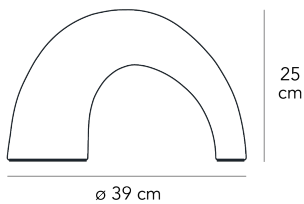

MADE IN

IT

MATERIAL DESCRIPTION

glass

ALIMENTATION CABLE

Transparent

COLOR DESCRIPTION SKU

white