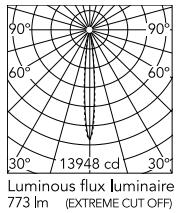

Physical

Colour	White/Black
Trim	Yes
Orientation	Fixed
Recessed depth (mm)	75
Length (mm)	147
Net weight (kg)	0.34
IP internal	20
IP external	55

Download

[Mounting instructions](#) PDF

Photometric Files

[LDT / IES](#) ZIP

Technical Drawings

[2D](#) ZIP

[3D](#) ZIP

[Bim](#) ZIP

Schematic light drawing

Beam Angle: 10°

h(m)	E(lx)	D(m)
1	13948	0.18
2	3487	0.36
3	1550	0.54
4	872	0.72
5	558	0.90

Photometric