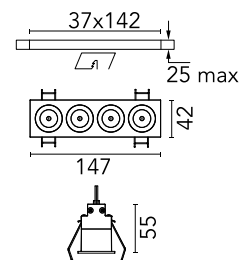

FLOS

03.8833.40A White/Black

Light Shadow Fixed Trim 4 Spots Optic Spot NEW

Designed by FLOS Architectural, 2022

Recessed integrated luminaire with 4 LED lighting spots. Remote power supply included (220-240V).

Are you a professional and your project needs consulting and support?

[BOOK AN APPOINTMENT](#)

Main specifications

Mounting	Ceiling recessed
Environments	Indoor dry location
LED type	Power LED
Lamp category	LED
Ilcos	No
Number of heads	1
Power (W)	10.8
Source flux (lm)	1140
System flux (lm)	773

Physical

Colour	White/Black
Trim	Yes
Orientation	Fixed
Recessed depth (mm)	75
Length (mm)	147
Net weight (kg)	0.34
IP internal	20
IP external	55

Download

[Mounting instructions](#) PDF

Photometric Files

[LDT / IES](#) ZIP

Technical Drawings

[2D](#) ZIP

[3D](#) ZIP

[Bim](#) ZIP

Schematic light drawing

Beam Angle: 10°

h(m)	E(lx)	D(m)
1	13948	0.18
2	3487	0.36
3	1550	0.54
4	872	0.72
5	558	0.90

Photometric