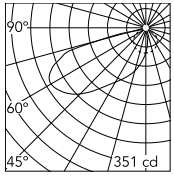

Physical

Colour	Black
Orientation	Fixed
Net weight (kg)	0.8
IP internal	65

Download

Mounting instructions [↓ ZIP](#)

Photometric Files

LDT / IES [↓ ZIP](#)

Technical Drawings

2D [↓ ZIP](#)

3D [↓ ZIP](#)

[↓ ZIP](#) Bim

Schematic light drawing

Beam Angle: 52°

h(m)	E(lx)	D(m)
1	132	3.53
2	33	7.06
3	15	10.59
4	8	14.12
5	5	17.66

Luminous flux luminaire
489 lm

Photometric

Lighting type	Direct
Light distribution	Asymmetric
CCT (K)	4000
CRI>	80