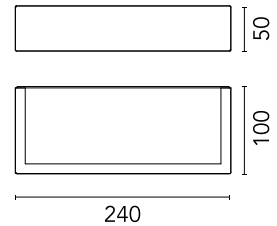

FLOS

■ F015E42A030 Black

Mile Wall 2 Washer Down

NEW

Designed by Antonio Citterio

LED - Power LED - 6.4W - 489lm - 4000K - CRI> 80

LED light source included. Integrated 220-240V ON/OFF and 1-10V or DALI dimmable electrical power. Equipped with double cable gland for electrical connection.

Are you a professional and your project needs consulting and support?

BOOK AN APPOINTMENT

Main specifications

Mounting	Wall
Environments	Outdoor wet location
LED type	Power LED
Lamp category	LED
Number of heads	1
Power (W)	6.4
System flux (lm)	489

Physical

Colour	Black
Orientation	Fixed
Net weight (kg)	0.8
IP internal	65

Download

Mounting instructions [↓ ZIP](#)

Photometric Files

LDT / IES [↓ ZIP](#)

Technical Drawings

2D [↓ ZIP](#)

3D [↓ ZIP](#)

[↓ ZIP](#) Bim

Schematic light drawing

Beam Angle: 52°

h(m)	E(lx)	D(m)
1	132	3.53
2	33	7.06
3	15	10.59
4	8	14.12
5	5	17.66

Luminous flux luminaire
489 lm

Photometric

Lighting type	Direct
Light distribution	Asymmetric
CCT (K)	4000
CRI>	80