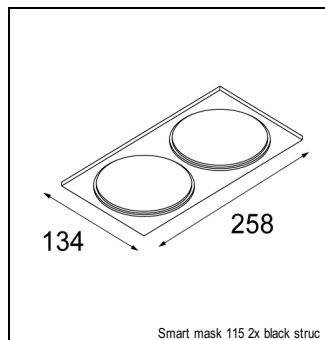

SMART LOTIS 115 ADJUSTABLE LED GE

ACCESSORIES

HUE-DEVICE

70008054	HUE SENSOR
70000152	HUE DIMMER SWITCH
70000615	HUE TAP SWITCH

HUE-BRIDGE

70000616	HUE BRIDGE EU
70000617	HUE BRIDGE UK

CONBOX

10889830	CONBOX 190X192X130X256

GYPKIT

12290530	GYPKIT 190X190 - Ø108

RECESSED-FRAME

12810230	RECESSED RING Ø127 H100

SURFACE-BOX

12801109	SMART SURFACE BOX 115 2X LED 1-10V/PUSHDIM GI WHITE STRUC
12801132	SMART SURFACE BOX 115 2X LED 1-10V/PUSHDIM GI BLACK STRUC
12801009	SMART SURFACE BOX 115 2X LED TRE DIM GI WHITE STRUC
12801032	SMART SURFACE BOX 115 2X LED TRE DIM GI BLACK STRUC
12800209	SMART SURFACE BOX 115 1X LED DALI GI WHITE STRUC
12800232	SMART SURFACE BOX 115 1X LED DALI GI BLACK STRUC
12800109	SMART SURFACE BOX 115 1X LED 1-10V/PUSHDIM GI WHITE STRUC
12800132	SMART SURFACE BOX 115 1X LED 1-10V/PUSHDIM GI BLACK STRUC
12801209	SMART SURFACE BOX 115 2X LED DALI GI WHITE STRUC
12801232	SMART SURFACE BOX 115 2X LED DALI GI BLACK STRUC
12800009	SMART SURFACE BOX 115 1X LED TRE DIM GI WHITE STRUC
12800032	SMART SURFACE BOX 115 1X LED TRE DIM GI BLACK STRUC

MASK

12810432 SMART MASK 115 2X BLACK STRUC

ACCESSORIES

MASK

12810146	SMART MASK 115 2X GOLD
12810032	SMART MASK 115 1X BLACK STRUC
12810009	SMART MASK 115 1X WHITE STRUC
12810046	SMART MASK 115 1X GOLD

SURFACE-TUBED

13140109	SMART SURFACE TUBED 115 LED TRE DIM GI WHITE STRUC
13140132	SMART SURFACE TUBED 115 LED TRE DIM GI BLACK STRUC
13140124	SMART SURFACE TUBED 115 LED TRE DIM GI BRUSHED ALU
13140209	SMART SURFACE TUBED 115 LED 1-10V/PUSHDIM GI WHITE STRUC
13140232	SMART SURFACE TUBED 115 LED 1-10V/PUSHDIM GI BLACK STRUC
13140224	SMART SURFACE TUBED 115 LED 1-10V/PUSHDIM GI BRUSHED ALU
13140309	SMART SURFACE TUBED 115 LED DALI GI WHITE STRUC
13140332	SMART SURFACE TUBED 115 LED DALI GI BLACK STRUC
13140324	SMART SURFACE TUBED 115 LED DALI GI BRUSHED ALU
13140409	SMART SURFACE TUBED 115 LED GE WHITE STRUC
13140432	SMART SURFACE TUBED 115 LED GE BLACK STRUC
13141109	SMART SURFACE TUBED SUSPENSION 115 LED TRE DIM GI WHITE STRUC
13141132	SMART SURFACE TUBED SUSPENSION 115 LED TRE DIM GI BLACK STRUC
13141124	SMART SURFACE TUBED SUSPENSION 115 LED TRE DIM GI BRUSHED ALU
13141209	SMART SURFACE TUBED SUSPENSION 115 LED 1-10V/PUSHDIM GI WHITE STRUC
13141232	SMART SURFACE TUBED SUSPENSION 115 LED 1-10V/PUSHDIM GI BLACK STRUC
13141224	SMART SURFACE TUBED SUSPENSION 115 LED 1-10V/PUSHDIM GI BRUSHED ALU
13141309	SMART SURFACE TUBED SUSPENSION 115 LED DALI GI WHITE STRUC
13141332	SMART SURFACE TUBED SUSPENSION 115 LED DALI GI BLACK STRUC
13141324	SMART SURFACE TUBED SUSPENSION 115 LED DALI GI BRUSHED ALU
13141409	SMART SURFACE TUBED SUSPENSION 115 LED GE WHITE STRUC
13141432	SMART SURFACE TUBED SUSPENSION 115 LED GE BLACK STRUC

SMART-BALL

11571009	SMART BALL SUSPENSION 115 GE WHITE STRUC
11571032	SMART BALL SUSPENSION 115 GE BLACK STRUC
11571109	SMART BALL SUSPENSION 115 TRE DIM GI WHITE STRUC
11571132	SMART BALL SUSPENSION 115 TRE DIM GI BLACK STRUC
11571209	SMART BALL SUSPENSION 115 1-10V/PUSHDIM GI WHITE STRUC