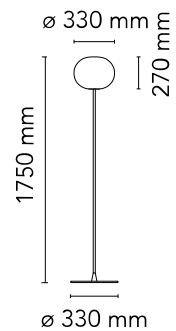

## Glo-Ball Floor 2

Designed by Jasper Morrison, 1998

Halogen - 150W

Floor lamp providing diffused light. Diffuser consisting of an externally acid-etched, hand blown, flashed opaline glass and a die-cast threaded ring nut with alodine plating finish. Gray or black painted high-thickness steel base and stem and die-cast aluminum diffuser support. On the cable there is the electronic dimmer which allows the regulation of light brightness.

### Main specifications

EAN	8059607002582
Mounting	Floor
Environments	Indoor dry location
Light Source Type	Bulb
Lamp category	Halogen
Lamp holders	E27
Ilcos	HSGS
Number of heads	1
Power (W)	150

### Physical

Colour	Silver
Length (mm)	330
Cord length (mm)	1800
Net weight (kg)	12.56
Package height (mm)	0
Package width (mm)	0
Package length (mm)	0
Package volume (m3)	0.34
IP internal	20