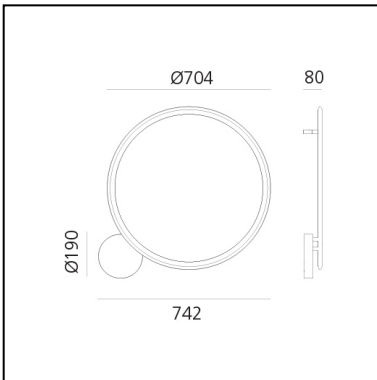

Discovery wall/ceiling - Bronze

Ernesto Gismondi

IP20    Dimmerable: 

LUMINAIRE

- Watt: **40W**
- Voltage: **220-240V**
- Delivered lumen output: **2857lm**
- CCT: **3000K**
- Efficiency: **55%**
- Efficacy: **71.44lm/W**
- CRI: **90**
- Dimmable Typology: **Push**

FEATURES

- Product Code: **1998060A**
- Colour: **Bronze**
- Installation: **CeilingWall**
- Material: **technopolymer, aluminium**
- Series: **Design Collection**
- Environment: **Indoor**
- design by: **Ernesto Gismondi**

DIMENSIONS

- Length: **742 mm**
- Width: **80 mm**
- Diameter: **704 mm**
- Glow Wire Test: **650°**

SOURCES INCLUDED

- Category: **Led**
- Number: **7**
- Watt: **5.4W**
- Delivered lumen output: **648lm**
- Color temperature (K): **3000K**
- CRI: **90**
- Color Tolerance: **MacAdam 3SDCM**
- Efficacy: **120lm/W**
- Service Life: **50000-L70**