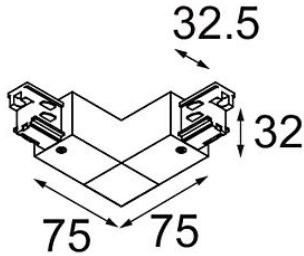

Date _____
Customer _____
Project _____
Type _____

Connector track outside 90° white shiny

Specifications

Material	11240901
Lamp Included	No
Number of Light Sources	0
Input Voltage	230V
Electrical Class	I
IP Rating	20
Glow wire rating (°C)	960
Indoor/Outdoor	Indoor
Adjustability	Not Applicable
Primary Colour & Primary Finish	White,
Gross weight (g)	185.0