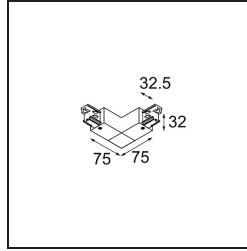

Date _____
Customer _____
Project _____
Type _____

Connector track outside 90° white shiny

Specifications

Material	11240901
Lamp Included	No
Number of Light Sources	0
Input Voltage	230V
Electrical Class	I
IP Rating	20
Glow wire rating (°C)	960
Indoor/Outdoor	Indoor
Adjustability	Not Applicable
Primary Colour & Primary Finish	White,
Gross weight (g)	185.0