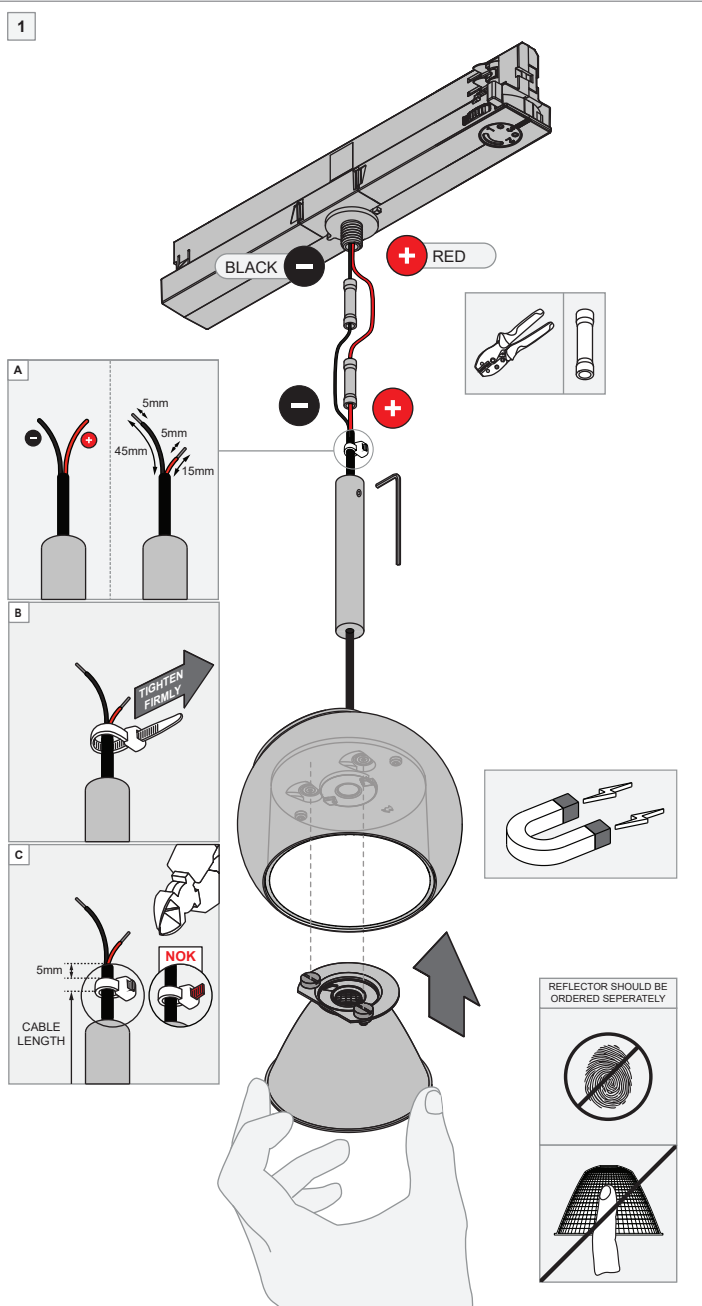

Marbul suspension adjustable track LED Casambi GI

135026XX_135027XX_135028XX

3

COMPATIBLE TRACKS

Eutrac	25-XX-XX / 26-XX-XX
iGuzzini	6771-6774
iGuzzini	6779-6782
Ivela	7501 / 7511 / 7512
Lumisys Unipro	T32 / T33 /34
Lumisys Unipro	T32F / T33F /34F
Nordic Aluminium	Global Trac Pro XTS 4xxx
Nordic Aluminium	Global Trac Pro XTSF 4xxx
Zumtobel	S280...
Erco	783...
Side	25101
Philips	RCS350 3C
Fosnova	OMNITRACK
Stucchi	ONETRACK
Powergear	PRO-0610
Unipro	T32W
Unipro	T32FW

ON MBC 16A: MAX 64 FIXTURES

CASAMBI
www.casambi.com

Connect fixture to a Casambi network by using the Casambi App which can be downloaded from iOS App Store or Google Play Store.

Download on the App Store
ANDROID APP ON Google play

max 7 m

Surrounding materials, obstructions (walls, concrete, metal,...) and other wireless signals can have a negative influence on the casambi wireless signal range. Always check on site circumstances for optimal signal quality.

LIGHT SOURCE - DO NOT TOUCH LED
Touching the LED can result in permanent damage of the light source. The light source contained in this luminaire shall only be replaced by the manufacturer or his service agent or a similar qualified person.

PREVENTING ELECTROSTATIC DAMAGE
A discharge of static electricity may damage sensitive components. Always be properly grounded when touching leads or circuitry inside the luminaire. Use a wrist strap connected by a ground cord to the housing. Avoid touching the light sources with bare hands.