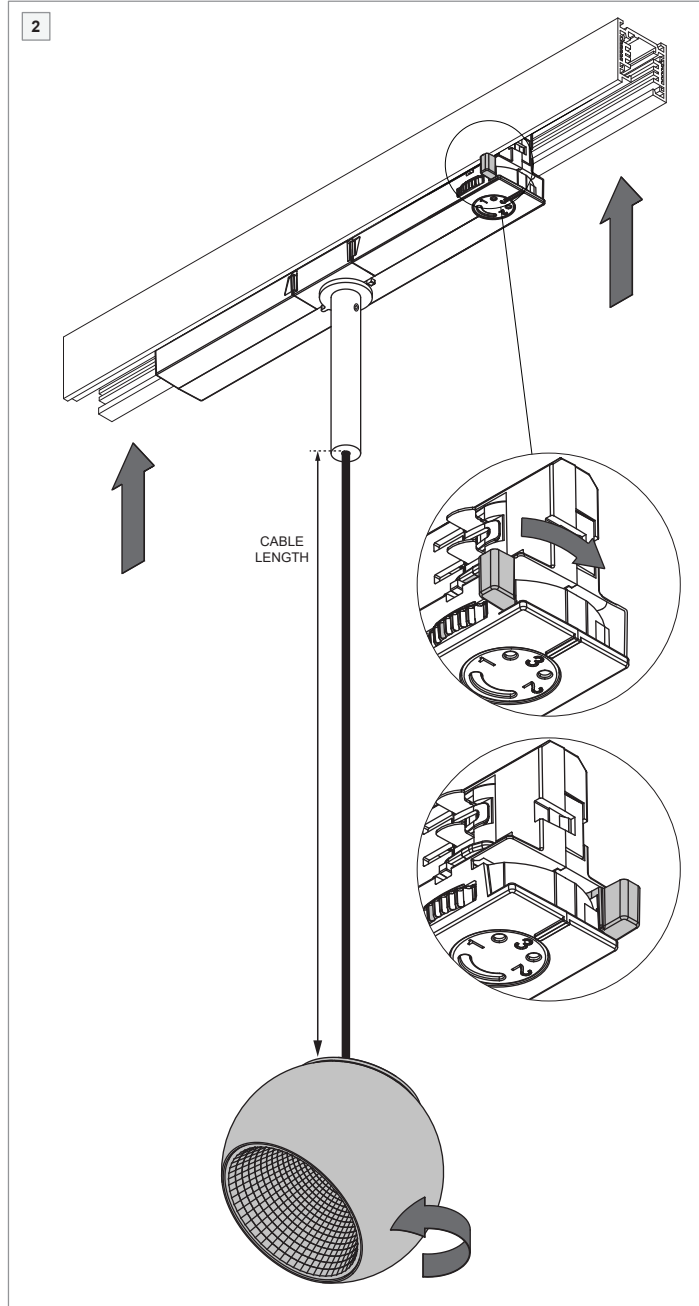

# Marbul suspension adjustable track LED Casambi GI

135026XX\_135027XX\_135028XX

**3**

COMPATIBLE TRACKS

Eutrac	25-XX-XX / 26-XX-XX
iGuzzini	6771-6774
iGuzzini	6779-6782
Ivela	7501 / 7511 / 7512
Lumisys Unipro	T32 / T33 /34
Lumisys Unipro	T32F / T33F /34F
Nordic Aluminium	Global Trac Pro XTS 4xxx
Nordic Aluminium	Global Trac Pro XTSF 4xxx
Zumtobel	S280...
Erco	783...
Side	25101
Philips	RCS350 3C
Fosnova	OMNITRACK
Stucchi	ONETRACK
Powergear	PRO-0610
Unipro	T32W
Unipro	T32FW

ON MBC 16A: MAX 64 FIXTURES

**CASAMBI**  
www.casambi.com

Connect fixture to a Casambi network by using the Casambi App which can be downloaded from iOS App Store or Google Play Store.

Download on the App Store  
ANDROID APP ON Google play

max 7 m

Surrounding materials, obstructions (walls, concrete, metal,...) and other wireless signals can have a negative influence on the casambi wireless signal range. Always check on site circumstances for optimal signal quality.