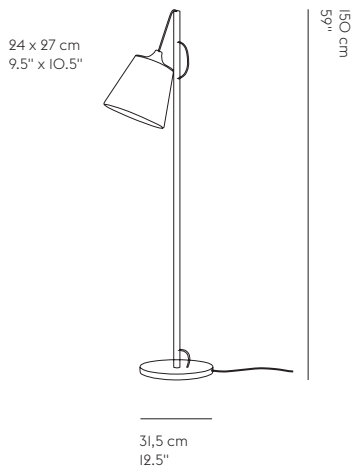

PULL FLOOR LAMP – EU VERSION

WHATSWHAT ON THE DESIGN “The Pull Lamp brings a new perspective to the traditional floor light through its playful personality and warm, Scandinavian materials. With its partially hidden cord connecting the elements of the design and allowing for adjusting of its shade, the Pull Lamp can be tweaked to the mood and needs of any space, enhancing the expression of the design as well as the ambience of the room.”