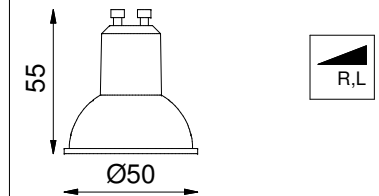

Mini-multiple trimless 1x ES50

103815XX

Lamp type : QPAR 16

Fitting : GU10

1 CEILING Has to be combined with : 10460130 Mini-multiple trimless 1 recessed frame

Conbox art.10440130
always with recessed frame

2

137x158x130x217

3

4

If halogen lamp:
max 50W

If retrofit LED lamp:
only suitable for short version

CAN BE USED WITH

10440130 Mini-multiple trimless 1x conbox