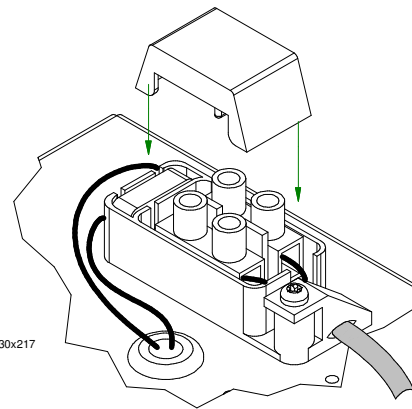

Mini-multiple trimless 1x ES50

103815XX

Lamp type : QPAR 16

Fitting : GU10

1 CEILING Has to be combined with : 10460130 Mini-multiple trimless 1 recessed frame

Conbox art.10440130
always with recessed frame

2

137x158x130x217

3

4

If halogen lamp:
max 50W

If retrofit LED lamp:
only suitable for short version

CAN BE USED WITH

10440130 Mini-multiple trimless 1x conbox