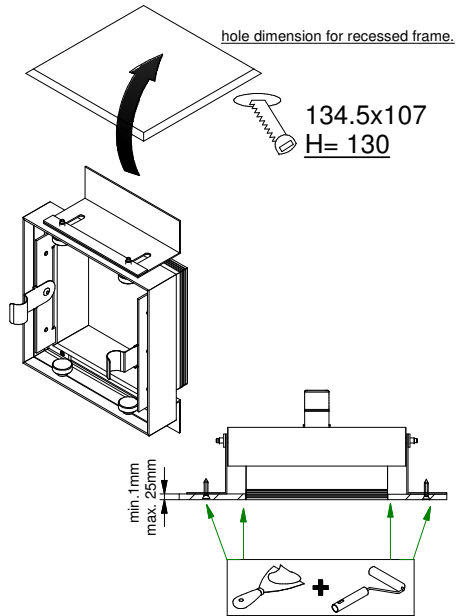

Mini-multiple trimless 1x ES50

103815XX

Lamp type : QPAR 16

Fitting : GU10

1 CEILING Has to be combined with : 10460130 Mini-multiple trimless 1 recessed frame

Conbox art.10440130
always with recessed frame

2

137x158x130x217

3

4

If halogen lamp:
max 50W

If retrofit LED lamp:
only suitable for short version

CAN BE USED WITH

10440130 Mini-multiple trimless 1x conbox