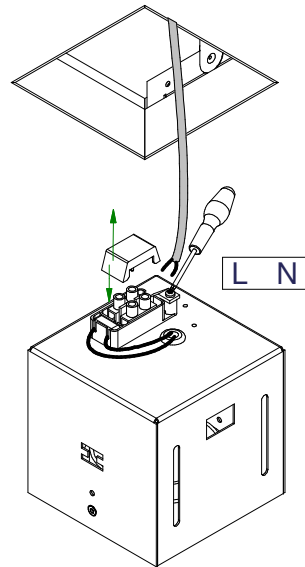

Mini-multiple trimless 1x ES50

103815XX

Lamp type : QPAR 16

Fitting : GU10

1 CEILING Has to be combined with : 10460130 Mini-multiple trimless 1 recessed frame

Conbox art.10440130
always with recessed frame

2

137x158x130x217

3

4

If halogen lamp:
max 50W

If retrofit LED lamp:
only suitable for short version

CAN BE USED WITH

10440130 Mini-multiple trimless 1x conbox