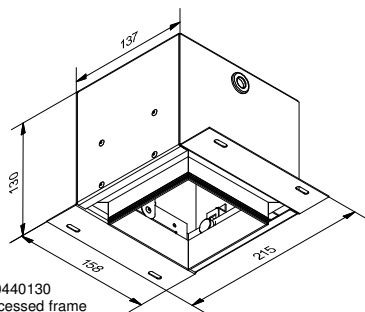

Mini-multiple trimless 1x ES50

103815XX

Lamp type : QPAR 16

Fitting : GU10

1 CEILING Has to be combined with : 10460130 Mini-multiple trimless 1 recessed frame

Conbox art.10440130
always with recessed frame

2

137x158x130x217

3

4

If halogen lamp:
max 50W

If retrofit LED lamp:
only suitable for short version

CAN BE USED WITH

10440130 Mini-multiple trimless 1x conbox