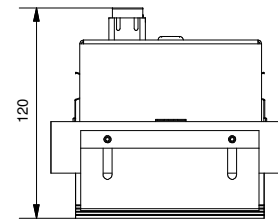

Mini-multiple trimless 1x ES50

103815XX

Lamp type : QPAR 16

Fitting : GU10

1 CEILING Has to be combined with : 10460130 Mini-multiple trimless 1 recessed frame

Conbox art.10440130
always with recessed frame

2

137x158x130x217

3

4

If halogen lamp:
max 50W

If retrofit LED lamp:
only suitable for short version

CAN BE USED WITH

10440130 Mini-multiple trimless 1x conbox