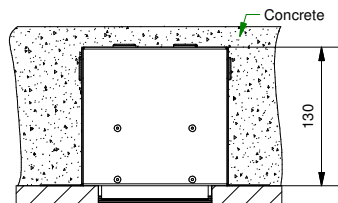

Mini-multiple trimless 1x ES50

103815XX

Lamp type : QPAR 16

Fitting : GU10

1 CEILING Has to be combined with : 10460130 Mini-multiple trimless 1 recessed frame

Conbox art.10440130
always with recessed frame

2

137x158x130x217

3

4

If halogen lamp:
max 50W

If retrofit LED lamp:
only suitable for short version

CAN BE USED WITH

10440130 Mini-multiple trimless 1x conbox