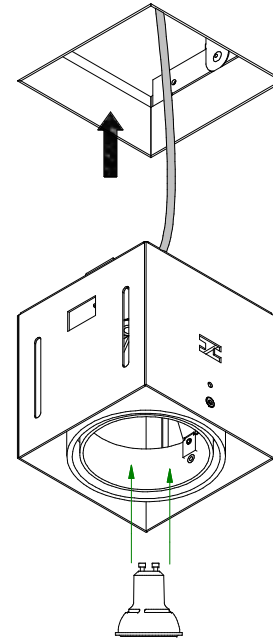

Mini-multiple trimless 1x ES50

103815XX

Lamp type : QPAR 16

Fitting : GU10

1 CEILING Has to be combined with : 10460130 Mini-multiple trimless 1 recessed frame

Conbox art.10440130
always with recessed frame

2

137x158x130x217

3

4

If halogen lamp:
max 50W

If retrofit LED lamp:
only suitable for short version

CAN BE USED WITH

10440130 Mini-multiple trimless 1x conbox