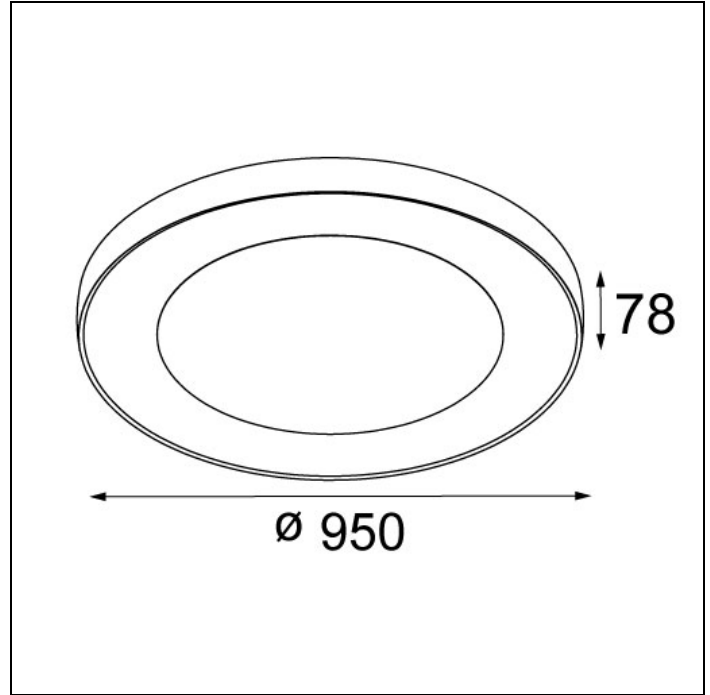

FLAT MOON ECLIPS

FLAT MOON ECLIPS 950 CEILING DOWN LED DALI/PUSHDIM GI

Bring the breath-taking subtlety of a lunar eclipse indoors – in the form of our Flat moon eclips lighting fixture. This enchanting ring-shaped luminaire distributes soft yet functional light, and is designed for hospitality venues, public, retail and other large spaces. Flat moon eclips has a high, powerful lumen output, but less than the current Flat moon. As it illuminates without overwhelming, Flat moon eclips is even also suitable for residential spaces. Flat moon eclips can be mounted directly onto the ceiling and is available in diameters of 650mm and 950mm. Even more, it can be suspended using a straight suspension kit. Flat moon eclips recessed can be integrated fully into the ceiling.

Art. Nr. 13363309

SPECIFICATIONS

Gear / Transfo	LED gear incl.
Weight	22kg
Min. distance	0.1 m
Power supply	230V
IP	IP20
Glow wire test	650°
Lifetime	L80 B20 @ 50.000 hrs
CRI	90
CIE flux code	47/78/95/100/65
Lumen	5624 Lm
Efficacy	73 Lm/W
UGR	20
Adjustability	Not Applicable

Available label
<http://supemodular.com/assets/TYPE2.pdf>

	WARM WHITE 2700K / CRI 90+	WARM WHITE 3000K / CRI 90+	WARM WHITE 4000K / CRI 90+
black struc	13363332	13363432	13363532
white struc	13363309	13363409	13363509