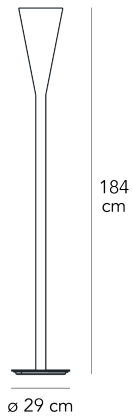

RILUMINATOR

Pietro Chiesa, 1932

Riluminator is the makeover of Luminator designed by Pietro Chiesa in 1932. This lamp shares with the classic icon floor lamp not only its geometric, torch-like shape, but also the direction of its light source. Produced with "rotation" technology, the body is cylindrical at the base, opening out as it rises to create a cone-shaped trunk that characterizes the design of the object, it houses and hides the LED light source. Riluminator is available in different colours to highlight the continuity and essentiality of unmistakable design.

Floor lamp with indirect light and dimmable by switch button. Painted propylene frame. Black power cable, dimmer and plug. Plug-in power supply with interchangeable plugs (UK - USA - UE - AUS). Integrated led.

MADE IN

IT

MATERIAL DESCRIPTION

polymer, metal

ALIMENTATION CABLE

Black

COLOR DESCRIPTION SKU

white