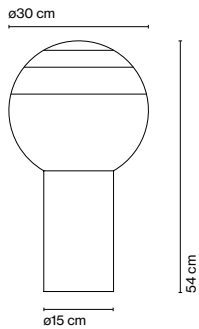

Dipping Light Jordi Canudas

marset

Dipping Light M

Dipping Light

Dipping Light M

LED SMD 10,7W 700mA
2700K CRI90
Luminaire 312lm
Light source 948lm
(included)

Dipping Light

LED 3,4W 700mA 2700K
Luminaire 123lm
Light source 150lm
(included)

- Off White
- Blue
- Green
- Amber
- Pink
- Black

Brilliant white blown glass globe with layered paint. Cylindrical body in brushed brass. In-line switch.

* 3 positions dimmer
Only Dipping Light M version