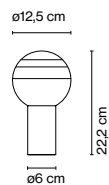

Dipping Light Jordi Canudas

marset

Dipping Light M

Dipping Light

Dipping Light M

LED SMD 10,7W 700mA
2700K CRI90
Luminaire 312lm
Light source 948lm
(included)

Dipping Light

LED 3,4W 700mA 2700K
Luminaire 123lm
Light source 150lm
(included)