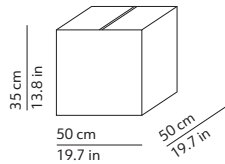

CODES AND DIMENSIONS / CODICI E DIMENSIONI

K502419A
K502419F

PACKAGING / IMBALLO

Diffuser
Volume: 0.088 m³ / 3.090 ft³
Gross weight: 2.60 kg / 5.73 lbs

Structure
Volume: 0.018 m³ / 0.636 ft³
Gross weight: 2.00 kg / 4.41 lbs