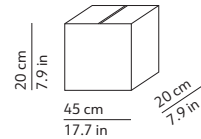

CODES AND DIMENSIONS / CODICI E DIMENSIONI

K502419A
K502419F

PACKAGING / IMBALLO

Diffuser
Volume: 0.088 m³ / 3.090 ft³
Gross weight: 2.60 kg / 5.73 lbs

Structure
Volume: 0.018 m³ / 0.636 ft³
Gross weight: 2.00 kg / 4.41 lbs