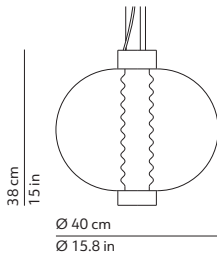

CODES AND DIMENSIONS / CODICI E DIMENSIONI

K502419A
K502419F

PACKAGING / IMBALLO

Diffuser
Volume: 0.088 m³ / 3.090 ft³
Gross weight: 2.60 kg / 5.73 lbs

Structure
Volume: 0.018 m³ / 0.636 ft³
Gross weight: 2.00 kg / 4.41 lbs

Dimmable / Dimmerabile
Phase cut

Suspension lamp
Lampada a sospensione

Canopy - diam.3.7in H5.9in- brown
fixed to the ceiling with not provided screws (2-4)
Rosone - diam.9.5cm H15cm - marrone
fissato a soffitto con tasselli (2-4) non forniti