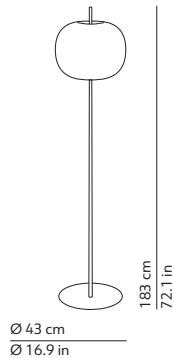

KUSHI XL floor

ALBERTO SAGGIA & VALERIO SOMMELLA / 2019

EN Floor lamp. Opal diffuser made of two layers of mouth blown glass. Metallic body available in three coating finishes: black, copper and brass.

IT Lampada da terra. Diffusore in vetro opale incamiciato e soffiato. Struttura in metallo verniciato in tre versioni: nero, rame e ottone.

This lamp must be disposed in conformity with the EU directive 2002/96/EC
Apparecchio di illuminazione da smaltire secondo la direttiva EU 2002/96/EC

CODES AND DIMENSIONS / CODICI E DIMENSIONI

K219105N
K219105O
K219105R

PACKAGING / IMBALLO

Diffuser
Volume: 0.103 m³ / 3.647 ft³
Gross weight: 4.75 kg / 10.45 lbs

Structure
Volume: 0.057 m³ / 2.031 ft³
Gross weight: 3.24 kg / 7.13 lbs

Base
Volume: 0.012 m³ / 0.407 ft³
Gross weight: 11.12 kg / 24.46 lbs