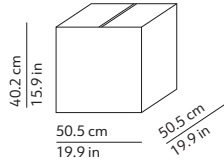

PACKAGING / IMBALLO

Diffuser
Volume: 0.103 m³ / 3.647 ft³
Gross weight: 4.75 kg / 10.45 lbs

Structure
Volume: 0.057 m³ / 2.031 ft³
Gross weight: 3.24 kg / 7.13 lbs

Base
Volume: 0.012 m³ / 0.407 ft³
Gross weight: 11.12 kg / 24.46 lbs