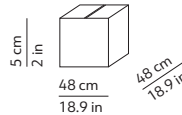

This lamp must be disposed in conformity with the EU directive 2002/96/EC
Apparecchio di illuminazione da smaltire secondo la direttiva EU 2002/96/EC

CODES AND DIMENSIONS / CODICI E DIMENSIONI

K219105N
K219105O
K219105R

PACKAGING / IMBALLO

Diffuser
Volume: 0.103 m³ / 3.647 ft³
Gross weight: 4.75 kg / 10.45 lbs

Structure
Volume: 0.057 m³ / 2.031 ft³
Gross weight: 3.24 kg / 7.13 lbs

Base
Volume: 0.012 m³ / 0.407 ft³
Gross weight: 11.12 kg / 24.46 lbs