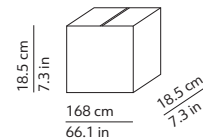

This lamp must be disposed in conformity with the EU directive 2002/96/EC
Apparecchio di illuminazione da smaltire secondo la direttiva EU 2002/96/EC

CODES AND DIMENSIONS / CODICI E DIMENSIONI

K219105N
K219105O
K219105R

PACKAGING / IMBALLO

Diffuser
Volume: 0.103 m³ / 3.647 ft³
Gross weight: 4.75 kg / 10.45 lbs

Structure
Volume: 0.057 m³ / 2.031 ft³
Gross weight: 3.24 kg / 7.13 lbs

Base
Volume: 0.012 m³ / 0.407 ft³
Gross weight: 11.12 kg / 24.46 lbs