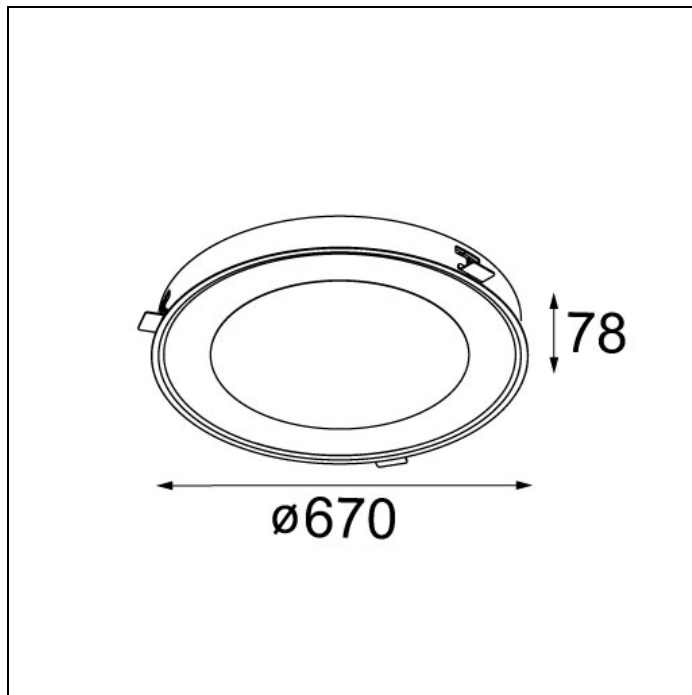

FLAT MOON ECLIPS

FLAT MOON ECLIPS 670 RECESSED LED DALI/PUSHDIM GI

Art. Nr. 13382332

SPECIFICATIONS

Gear / Transfo	LED gear incl.
Cut-out size	ø 650 h 150
Weight	10.7kg
Min. distance	0.1 m
Power supply	230V
IP	IP20
Glow wire test	650°
Lifetime	L80 B20 @ 50.000 hrs
CRI	90
CIE flux code	47/78/95/100/42
Lumen	1900 Lm
Efficacy	44 Lm/W
UGR	19
Adjustability	Not Applicable

Available label
<http://supemodular.com/assets/TYPE2.pdf>

	WARM WHITE 2700K / CRI 90+	WARM WHITE 3000K / CRI 90+	NEUTRAL WHITE 4000K / CRI 90+
black struc	13382332	13382432	13382532
white struc	13382309	13382409	13382509