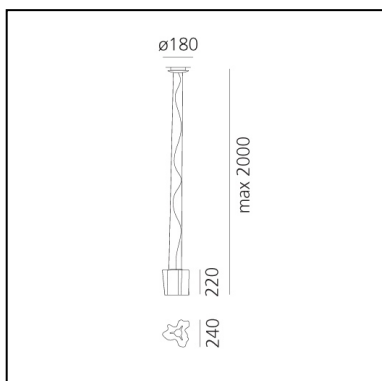

Logico Mini Suspension - Silk Diffuser

Michele De Lucchi
Gerhard Reichert

IP20    Dimmerable:  +  -

LUMINAIRE

- Watt: **10,5W**
- Voltage: **220V-240V**
- Delivered lumen output: **969lm**
- Efficiency: **92%**
- Efficacy: **96.87lm/W**
- CRI: **80**

Notes

Available in four sizes and in four configurations: single, on line, 3x120° and 4x90°. Its modular shape lends itself to the creation and realisation of customized compositions, supplied as special project. Logico nano track is available with track adapter.

FEATURES

- Product Code: **0696020A**
- Colour: **Silk**
- Installation: **Suspension**
- Material: **Blown glass, aluminium**
- Series: **Design Collection**
- Environment: **Indoor**
- Area contract: **Hospitality, Office**
- Emission: **Diffused And Direct**
- design by: **Michele De Lucchi, Gerhard Reichert**

DIMENSIONS

- Width: **240 mm**
- Height: **220 mm**
- Base Diameter: **180 mm**
- Max Height from ceiling: **2000 mm**

SOURCES NOT INCLUDED

- Category: **LED RETROFIT**
- Number: **1**
- Watt: **10W**
- Delivered lumen output: **1055lm**
- Socket: **E27**