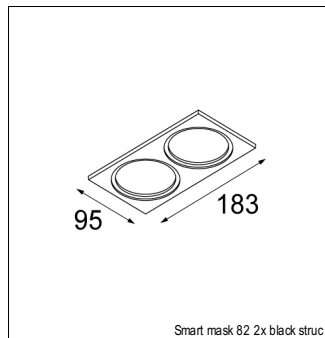

Art. Nr. 12412509

SPECIFICATIONS

Lamp	1x LED Array	
Gear / Transfo	LED gear not incl.	
Cut-out size	ø 70 h 60	
Weight	0.36kg	
Min. Distance	0.1 m	
IP	IP54	
Glow Wire Test	960°	
Source lifetime	50000 hrs	
CRI	90	
Power supply	350mA 17.8Vf	500mA 18.4Vf
Connected load	6.2W	9.2W
Lumen	505lm	635lm
Efficacy	81lm/W	69lm/W
UGR	21	22
Adjustability	Not Applicable	
Remark	! 3500K on request ! can be combined with Smart mask ! can be combined with Smart surface box & surface tubed (surface/suspension)	

SMART CAKE 82 IP54 LED GE

ACCESSORIES

GYPKIT

12290130	GYPKIT 190X190 - Ø70
12291030	GYPKIT 210X190-2XØ70

CONBOX

10889830	CONBOX 190X192X130X256
----------	------------------------

MASK

12500032	SMART MASK 82 1X BLACK STRUC
12500046	SMART MASK 82 1X GOLD
12500009	SMART MASK 82 1X WHITE STRUC
12500132	SMART MASK 82 2X BLACK STRUC
12500146	SMART MASK 82 2X GOLD
12500109	SMART MASK 82 2X WHITE STRUC

RECESSED-FRAME

12500230	RECESSED RING Ø70 H100
----------	------------------------

SURFACE-TUBED

12845032	SMART SURFACE TUBED 82 LARGE LED GE BLACK STRUC
12845024	SMART SURFACE TUBED 82 LARGE LED GE BRUSHED ALU
12845009	SMART SURFACE TUBED 82 LARGE LED GE WHITE STRUC
12844032	SMART SURFACE TUBED 82 LARGE LED GI BLACK STRUC
12844024	SMART SURFACE TUBED 82 LARGE LED GI BRUSHED ALU
12844009	SMART SURFACE TUBED 82 LARGE LED GI WHITE STRUC