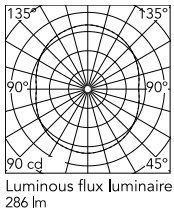

Schematic light drawing

Photometric

Lighting type	Total
Light distribution	Symmetric
CCT (K)	2700
CRI>	90

Electrical

Insulation class	III
Frequency (Hz)	50/60
Main voltage (Vac)	100-240/48
LED voltage Vf (Vdc)	null
Driver	Remote included
Dimmable	Yes
Dimming type	Electronic 48V
Dimming interface	Remote Dimmable (Dimmer Not Included)
Plug type	Type G, Type A, Type C
Batteries inside	No

Ecodesign and Energy Labelling

This product contains a light source of energy efficiency class E

Replaceable (LED only)
light source by a
professional

Replaceable control
gear by an end-user