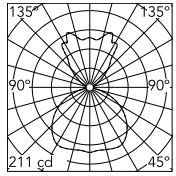

Physical

Colour	Fumée
Length (mm)	395
Cord length (mm)	2700
Canopy dimension (mm)	19
Canopy width (mm)	114
Net weight (kg)	2.45
Package height (mm)	450
Package width (mm)	485
Package length (mm)	485
Package volume (m3)	0.11
IP internal	20

IP
20

Schematic light drawing

Beam Angle: 121°

h(m)	E(lx)	D(m)
1	208	3.52
2	52	7.04
3	23	10.56
4	13	14.08
5	8	17.60

Luminous flux luminaire
2400 lm

Photometric

Lighting type	Indirect, Direct
Light distribution	Asymmetric