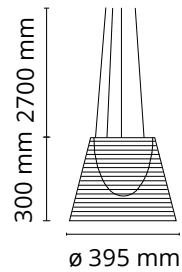

FLOS

■ F6257030 Fumée

KTribe Suspension 2

Designed by Philippe Starck, 2005

Halogen - 150W

Suspension lamp providing diffused light. PC (polycarbonate) inner diffuser, with opal white finish. Outer diffusers in transparent or fumée PMMA (polymethylmethacrylate), and silver or bronze on the inner surface, by vacuum aluminum coating. Three stainless steel cables, length 4000 mm for suspension of the diffuser assembly. White ceiling rose.

Are you a professional and your project needs consulting and support?

BOOK AN APPOINTMENT

Main specifications

EAN	8059607021439
Mounting	Suspension
Environments	Indoor dry location
Light Source Type	Bulb
Lamp category	Halogen
Lamp holders	E27
Ilcos	HSGS
Number of heads	1
Power (W)	150

Physical

Colour	Fumée
Length (mm)	395
Cord length (mm)	2700
Canopy dimension (mm)	19
Canopy width (mm)	114
Net weight (kg)	2.45
Package height (mm)	450
Package width (mm)	485
Package length (mm)	485
Package volume (m3)	0.11
IP internal	20

IP
20

Schematic light drawing

Beam Angle: 121°

h(m)	E(lx)	D(m)
1	208	3.52
2	52	7.04
3	23	10.56
4	13	14.08
5	8	17.60

Luminous flux luminaire
2400 lm

Photometric

Lighting type	Indirect, Direct
Light distribution	Asymmetric