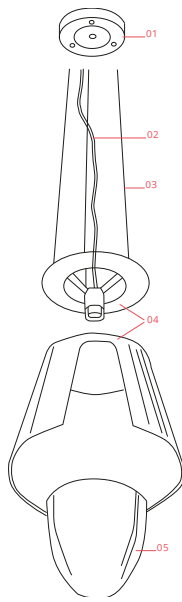

FLOS

■ F6257030 Fumée

KTribe Suspension 2

Designed by Philippe Starck, 2005

Halogen - 150W

Suspension lamp providing diffused light. PC (polycarbonate) inner diffuser, with opal white finish. Outer diffusers in transparent or fumée PMMA (polymethylmethacrylate), and silver or bronze on the inner surface, by vacuum aluminum coating. Three stainless steel cables, length 4000 mm for suspension of the diffuser assembly. White ceiling rose.

Physical

Colour	Fumée
Length (mm)	395
Cord length (mm)	2700
Canopy dimension (mm)	19
Canopy width (mm)	114
Net weight (kg)	2.45
Package height (mm)	450
Package width (mm)	485
Package length (mm)	485
Package volume (m3)	0.11
IP internal	20

IP
20

Schematic light drawing

Beam Angle: 121°

h(m)	E(lx)	D(m)
1	208	3.52
2	52	7.04
3	23	10.56
4	13	14.08
5	8	17.60

Luminous flux luminaire
2400 lm

Photometric

Lighting type	Indirect, Direct
Light distribution	Asymmetric

RF30429

LED Opal Lamp E27 21W 2700K
A65 Dimmable

NOT INCLUDED

RF26998

LED 21W E27 2450lm 3000K
DIMMER

Spare Parts

- | | | |
|-----|--|-----------|
| 01. | S2/S3 ceiling rose assembly | RF6257001 |
| 02. | 5 meter sil/fep 2x0,75
transparent electrical cable | RF4190200 |
| 03. | Steel cable packed 3 pieces mt.
3 | RF29875 |
| 04. | Wiring assembly and external
diffuser with support | RF6257005 |
| 05. | Ktribe S2 calibre internal diffuser | RF19802 |