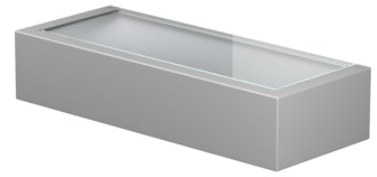

FLOS

F015E21B006 Grey

Mile Wall 2 Washer Up Dimmable 1-10V NEW

Designed by Antonio Citterio

LED - Power LED - 6.4W - 453lm - 2700K - CRI> 80

LED light source included. Integrated 220-240V ON/OFF and 1-10V or DALI dimmable electrical power. Equipped with double cable gland for electrical connection.

Are you a professional and your project needs consulting and support?

[BOOK AN APPOINTMENT](#)

Main specifications

| | |
|------------------|----------------------|
| Mounting | Wall |
| Environments | Outdoor wet location |
| LED type | Power LED |
| Lamp category | LED |
| Number of heads | 1 |
| Power (W) | 6.4 |
| System flux (lm) | 453 |

Physical

| | |
|-----------------|-------|
| Colour | Grey |
| Orientation | Fixed |
| Net weight (kg) | 0.8 |
| IP internal | 65 |

Download

[Mounting instructions](#) ZIP

Photometric Files

[LDT / IES](#) ZIP