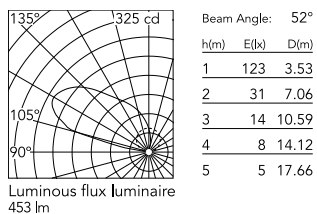

Physical

| | |
|-----------------|-------|
| Colour | Grey |
| Orientation | Fixed |
| Net weight (kg) | 0.8 |
| IP internal | 65 |

Download

[Mounting instructions](#) ZIP

Photometric Files

[LDT / IES](#) ZIP

Technical Drawings

[2D](#) ZIP

[3D](#) ZIP

[Bim](#) ZIP

Schematic light drawing

Photometric

| | |
|--------------------|------------|
| Lighting type | Indirect |
| Light distribution | Asymmetric |
| CCT (K) | 2700 |
| CRI> | 80 |