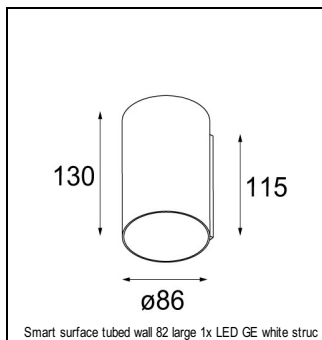

Art. Nr. 13322109

SPECIFICATIONS

Lamp	1x LED Array	
Gear / Transfo	LED gear not incl.	
Cut-out size	ø 76 h 55	
Weight	0.65kg	
Min. distance	0.1 m	
IP	IP20	
Glow wire test	960°	
CRI	90	
Power supply	500mA	350mA
	18.4Vf	17.8Vf
Connected load	9.2W	6.3W
Lumen	612lm	471lm
Efficacy	67lm/W	76lm/W
UGR	21	20
Adjustability	h 355° v 25°	
Remark	! 3500 on request	
	! can be combined with Smart mask, Smart surface box, Smart surface tubed, Smart surface tubed suspension, Smart tubed wall	

RECESSED-FRAME

12500230	SMART RECESSED RING 82
----------	------------------------

CONBOX

10889830	CONBOX 190X192X130X256
----------	------------------------

SURFACE-TUBED

12842009	SMART SURFACE TUBED SUSPENSION 82 LARGE LED GI WHITE STRUC
12842032	SMART SURFACE TUBED SUSPENSION 82 LARGE LED GI BLACK STRUC
12842024	SMART SURFACE TUBED SUSPENSION 82 LARGE LED GI BRUSHED ALU
12842209	SMART SURFACE TUBED SUSPENSION 82 XL LED TRE DIM GI WHITE STRUC
12842232	SMART SURFACE TUBED SUSPENSION 82 XL LED TRE DIM GI BLACK STRUC
12842224	SMART SURFACE TUBED SUSPENSION 82 XL LED TRE DIM GI BRUSHED ALU
12842309	SMART SURFACE TUBED SUSPENSION 82 XL LED 1-10V/PUSHDIM GI WHITE STRUC
12842332	SMART SURFACE TUBED SUSPENSION 82 XL LED 1-10V/PUSHDIM GI BLACK STRUC