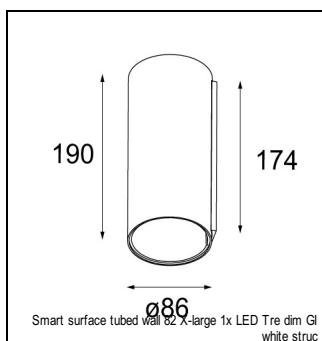

Art. Nr. 13322109

SPECIFICATIONS

Lamp	1x LED Array	
Gear / Transfo	LED gear not incl.	
Cut-out size	ø 76 h 55	
Weight	0.65kg	
Min. distance	0.1 m	
IP	IP20	
Glow wire test	960°	
CRI	90	
Power supply	500mA	350mA
	18.4Vf	17.8Vf
Connected load	9.2W	6.3W
Lumen	612lm	471lm
Efficacy	67lm/W	76lm/W
UGR	21	20
Adjustability	h 355° v 25°	
Remark	! 3500 on request	
	! can be combined with Smart mask, Smart surface box, Smart surface tubed, Smart surface tubed suspension, Smart tubed wall	

RECESSED-FRAME

12500230	SMART RECESSED RING 82
----------	------------------------

CONBOX

10889830	CONBOX 190X192X130X256
----------	------------------------

SURFACE-TUBED

12842009	SMART SURFACE TUBED SUSPENSION 82 LARGE LED GI WHITE STRUC
12842032	SMART SURFACE TUBED SUSPENSION 82 LARGE LED GI BLACK STRUC
12842024	SMART SURFACE TUBED SUSPENSION 82 LARGE LED GI BRUSHED ALU
12842209	SMART SURFACE TUBED SUSPENSION 82 XL LED TRE DIM GI WHITE STRUC
12842232	SMART SURFACE TUBED SUSPENSION 82 XL LED TRE DIM GI BLACK STRUC
12842224	SMART SURFACE TUBED SUSPENSION 82 XL LED TRE DIM GI BRUSHED ALU
12842309	SMART SURFACE TUBED SUSPENSION 82 XL LED 1-10V/PUSHDIM GI WHITE STRUC
12842332	SMART SURFACE TUBED SUSPENSION 82 XL LED 1-10V/PUSHDIM GI BLACK STRUC