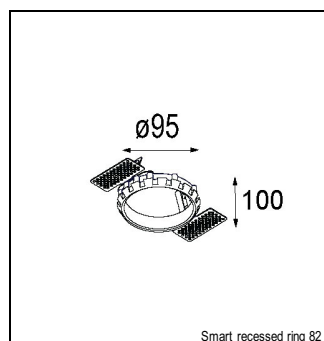

Art. Nr. 13322109

SPECIFICATIONS

Lamp	1x LED Array	
Gear / Transfo	LED gear not incl.	
Cut-out size	ø 76 h 55	
Weight	0.65kg	
Min. distance	0.1 m	
IP	IP20	
Glow wire test	960°	
CRI	90	
Power supply	500mA	350mA
	18.4Vf	17.8Vf
Connected load	9.2W	6.3W
Lumen	612lm	471lm
Efficacy	67lm/W	76lm/W
UGR	21	20
Adjustability	h 355° v 25°	
Remark	! 3500 on request	
	! can be combined with Smart mask, Smart surface box, Smart surface tubed, Smart surface tubed suspension, Smart tubed wall	

RECESSED-FRAME

12500230	SMART RECESSED RING 82
----------	------------------------

CONBOX

10889830	CONBOX 190X192X130X256
----------	------------------------

SURFACE-TUBED

12842009	SMART SURFACE TUBED SUSPENSION 82 LARGE LED GI WHITE STRUC
12842032	SMART SURFACE TUBED SUSPENSION 82 LARGE LED GI BLACK STRUC
12842024	SMART SURFACE TUBED SUSPENSION 82 LARGE LED GI BRUSHED ALU
12842209	SMART SURFACE TUBED SUSPENSION 82 XL LED TRE DIM GI WHITE STRUC
12842232	SMART SURFACE TUBED SUSPENSION 82 XL LED TRE DIM GI BLACK STRUC
12842224	SMART SURFACE TUBED SUSPENSION 82 XL LED TRE DIM GI BRUSHED ALU
12842309	SMART SURFACE TUBED SUSPENSION 82 XL LED 1-10V/PUSHDIM GI WHITE STRUC
12842332	SMART SURFACE TUBED SUSPENSION 82 XL LED 1-10V/PUSHDIM GI BLACK STRUC