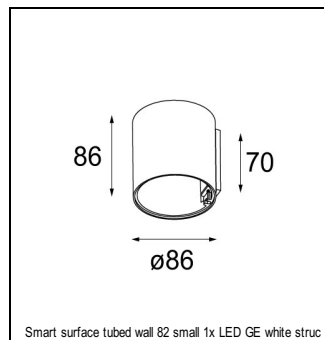

Art. Nr. 13322109

SPECIFICATIONS

Lamp	1x LED Array	
Gear / Transfo	LED gear not incl.	
Cut-out size	ø 76 h 55	
Weight	0.65kg	
Min. distance	0.1 m	
IP	IP20	
Glow wire test	960°	
CRI	90	
Power supply	500mA	350mA
	18.4Vf	17.8Vf
Connected load	9.2W	6.3W
Lumen	612lm	471lm
Efficacy	67lm/W	76lm/W
UGR	21	20
Adjustability	h 355° v 25°	
Remark	! 3500 on request	
	! can be combined with Smart mask, Smart surface box, Smart surface tubed, Smart surface tubed suspension, Smart tubed wall	

RECESSED-FRAME

12500230	SMART RECESSED RING 82
----------	------------------------

CONBOX

10889830	CONBOX 190X192X130X256
----------	------------------------

SURFACE-TUBED

12842009	SMART SURFACE TUBED SUSPENSION 82 LARGE LED GI WHITE STRUC
12842032	SMART SURFACE TUBED SUSPENSION 82 LARGE LED GI BLACK STRUC
12842024	SMART SURFACE TUBED SUSPENSION 82 LARGE LED GI BRUSHED ALU
12842209	SMART SURFACE TUBED SUSPENSION 82 XL LED TRE DIM GI WHITE STRUC
12842232	SMART SURFACE TUBED SUSPENSION 82 XL LED TRE DIM GI BLACK STRUC
12842224	SMART SURFACE TUBED SUSPENSION 82 XL LED TRE DIM GI BRUSHED ALU
12842309	SMART SURFACE TUBED SUSPENSION 82 XL LED 1-10V/PUSHDIM GI WHITE STRUC
12842332	SMART SURFACE TUBED SUSPENSION 82 XL LED 1-10V/PUSHDIM GI BLACK STRUC