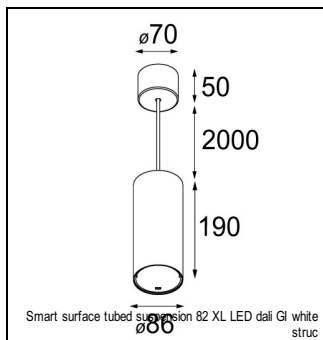

Art. Nr. 12472109

SPECIFICATIONS

Lamp	1x LED Array		
Gear / Transfo	LED gear not incl.		
Cut-out size	ø 70 h 60		
Weight	0.36kg		
Min. distance	0.1 m		
IP	IP55		
Glow wire test	960°		
Lifetime	L80 B20 @ 50.000 hrs		
CRI	90		
Power supply	350mA 17.8Vf	500mA 18.4Vf	700mA 19.3Vf
Connected load	6.2W	9.2W	13.4W
Lumen	499lm	670lm	860lm
Efficacy	80lm/W	73lm/W	64lm/W
UGR	16	17	19
Adjustability	Not Applicable		
Remark	! 3500K on request ! can be combined with Smart mask, Smart surface box, Smart surface tubed, Smart surface tubed suspension		

GYPKIT

12291030 | GYPKIT 210X190-2XØ70 R35-88
 12290130 | GYPKIT 190X190 - Ø70

ACCESSORIES

RECESSED-FRAME

12500230 | SMART RECESSED RING 82

MASK

12500132	SMART MASK 82 2X BLACK STRUC
12500109	SMART MASK 82 2X WHITE STRUC
12500146	SMART MASK 82 2X GOLD
12500032	SMART MASK 82 1X BLACK STRUC
12500009	SMART MASK 82 1X WHITE STRUC
12500046	SMART MASK 82 1X GOLD