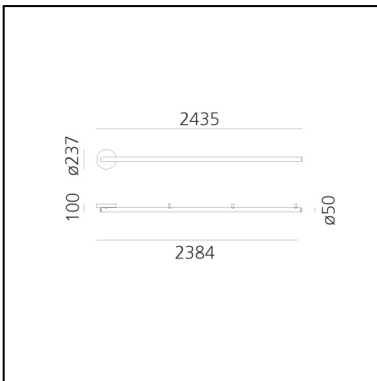

# Alphabet of light linear 240 wall/ceiling - App Compatible

BIG - Bjarke Ingels Group

IP20    Dimmerable: 

## LUMINAIRE

- Watt: **63W**
- Voltage: **220-240V**
- Delivered lumen output: **6968lm**
- CCT: **3000K**
- Efficiency: **81%**
- Efficacy: **110.61lm/W**
- CRI: **80**
- Dimmable Typology: **Push & APP**

## DIMENSIONS

- Length: **2380 mm**
- Height: **100 mm**
- Glow Wire Test: **650°**